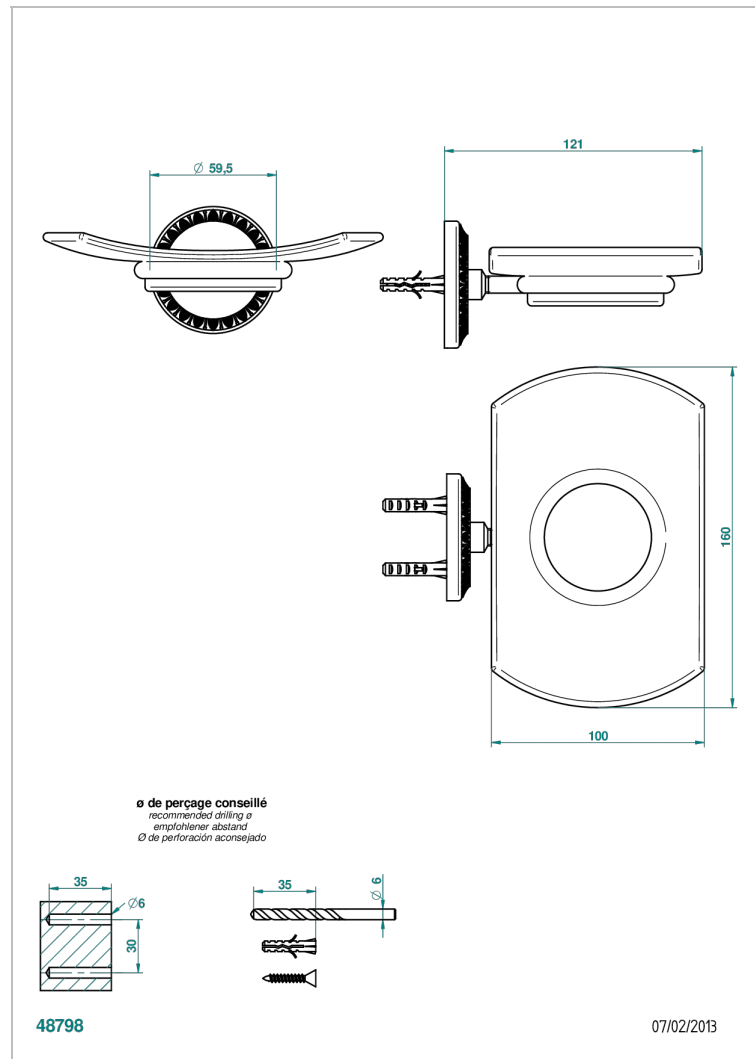

MALMAISON METAL

U93-500

Glass soap dish, wall mounted

THG[®]
PARIS

CHARACTERISTIC

- Malmaison Metal
- Glass soap dish, wall mounted

AVAILABLE FINITIONS

Black ceram - D30
Chrome polished - A02
Chrome polished / gold polished - G02
Copper antique matt, coated - H07
Gold mat - F07
Gold polished - F01