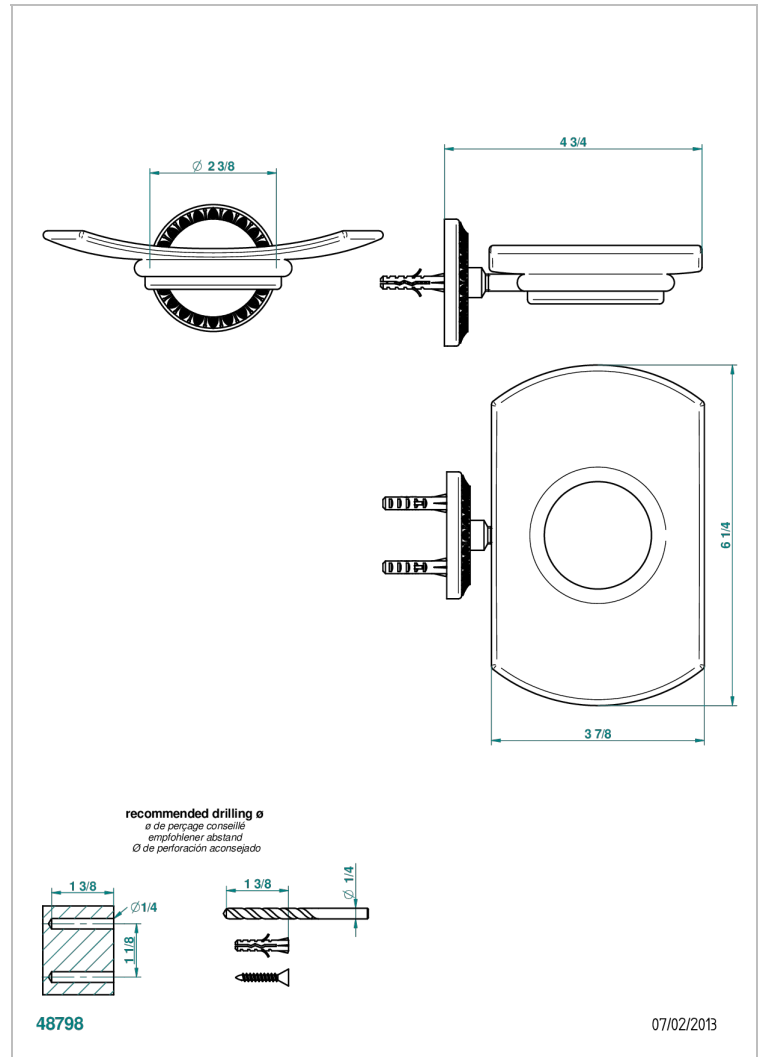

MALMAISON METAL

U93-500

Glass soap dish, wall mounted

THG[®]
PARIS

CHARACTERISTIC

- Malmaison Metal
- Glass soap dish, wall mounted

AVAILABLE FINITIONS

Black ceram - D30
Chrome polished - A02
Chrome polished / gold polished - G02
Copper antique matt, coated - H07
Gold mat - F07
Gold polished - F01