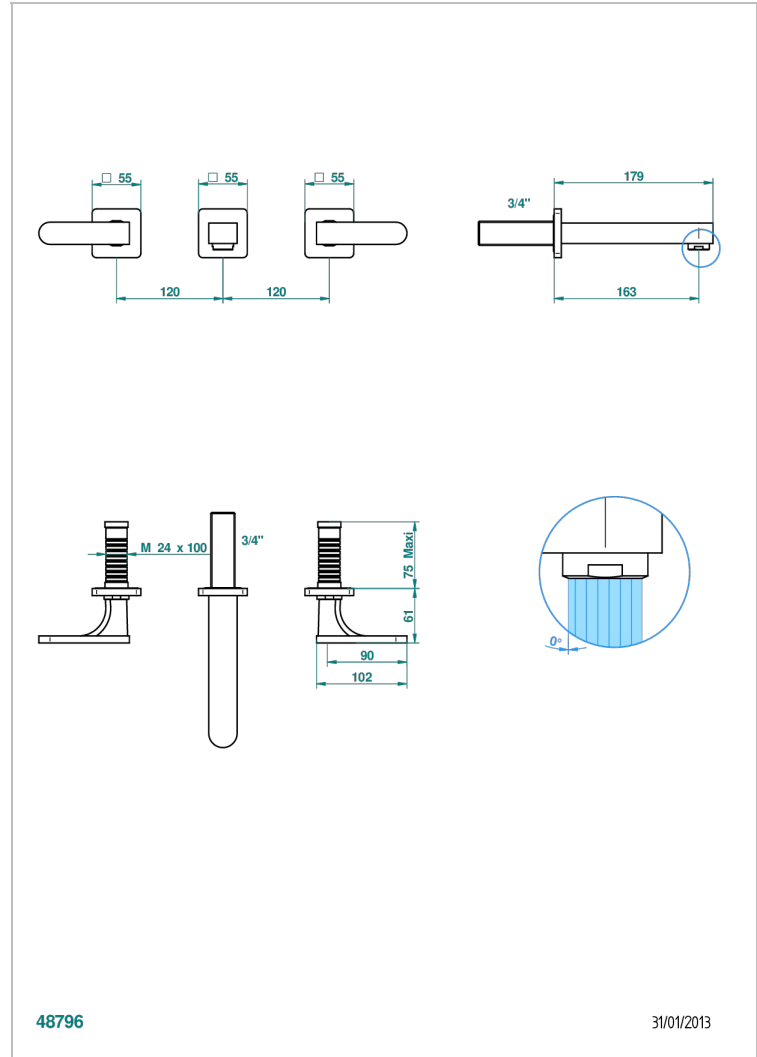

# PROFIL METAL WITH LEVER HANDLES

A6B-40GBUS

Trim for wall mounted 3-hole lavatory set only

48796

31/01/2013

## CHARACTERISTIC

- Profil Metal with lever handles
- Trim for wall mounted 3-hole lavatory set only

## RELATED SKU'S

- Ref. G00-40AM/US Rough parts for wall set (one counter clockwise and one clockwise cartridges)