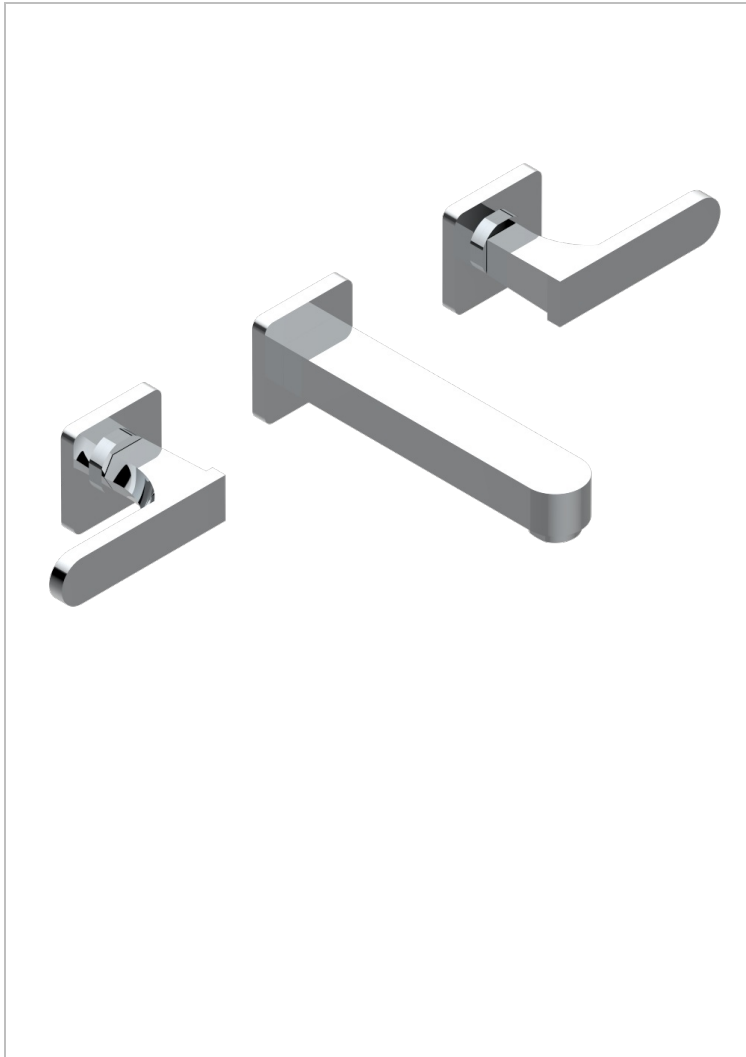

# PROFIL METAL WITH LEVER HANDLES

A6B-40GBUS

Trim for wall mounted 3-hole lavatory set only

48796

31/01/2013

## CHARACTERISTIC

- Profil Metal with lever handles
- Trim for wall mounted 3-hole lavatory set only

## RELATED SKU'S

- Ref. G00-40AM/US Rough parts for wall set (one counter clockwise and one clockwise cartridges)