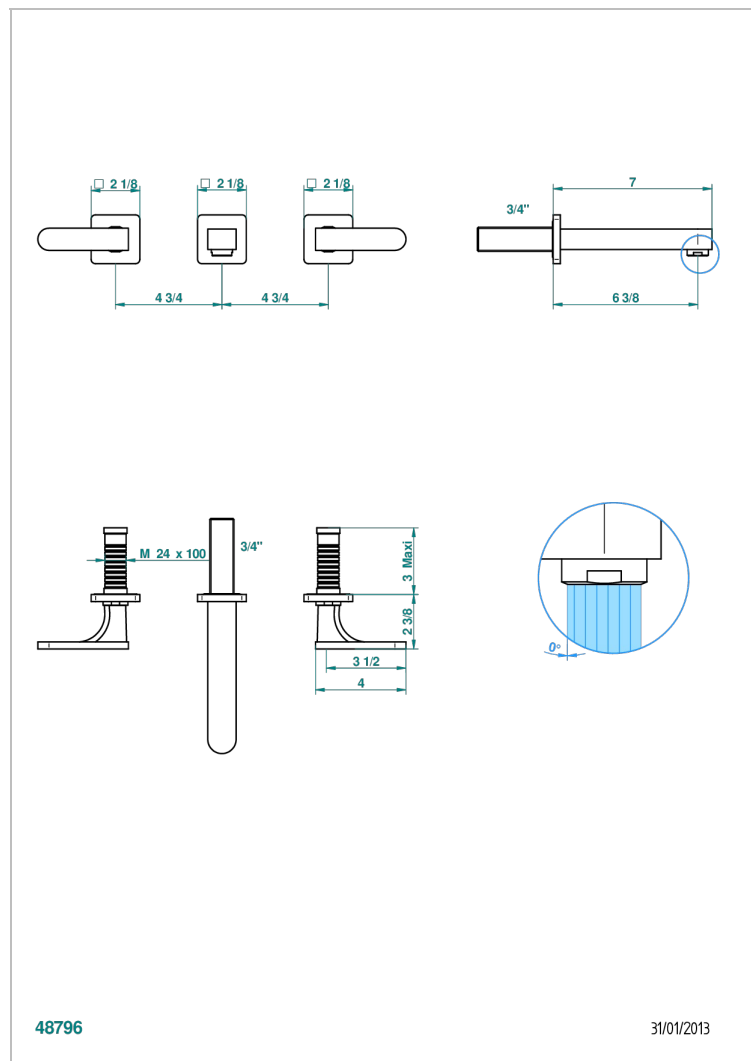

PROFIL METAL WITH LEVER HANDLES

A6B-40GBUS

Trim for wall mounted 3-hole lavatory set only

48796

31/01/2013

CHARACTERISTIC

- Profil Metal with lever handles
- Trim for wall mounted 3-hole lavatory set only

TECHNICAL SPECS

- Recommandé : 3 bars (max. 5 bars) - Advised : 43,5 psi (max. 72 psi)
- 15 l/min à 3 bars (4 gpm at 43.5 psi)

RELATED SKU'S

- Ref. G00-40AM/US Rough parts for wall set (one counter clockwise and one clockwise cartridges)