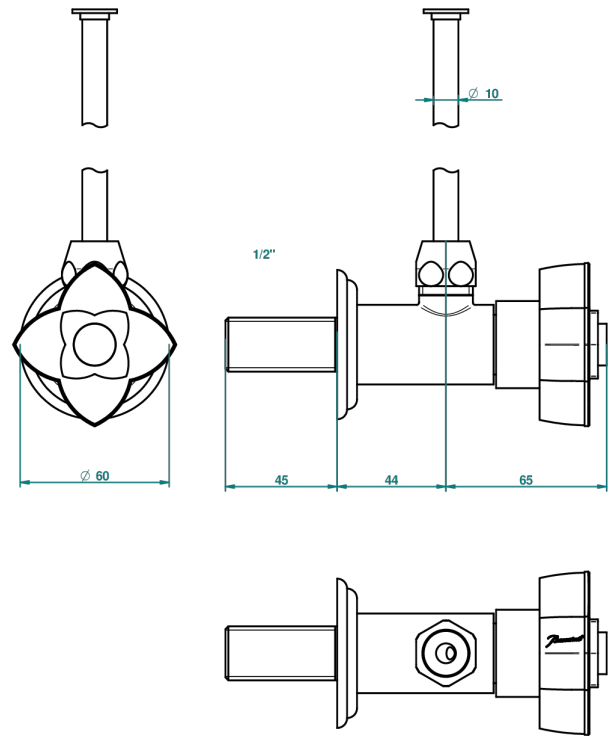

PETALE DE CRISTAL - CLEAR CRYSTAL FINE GOLD THREAD

U6E-181/S

1/2" stylised adjustable stop cock with 30 cm tube

48689

29/01/2013

CHARACTERISTIC

- Pétale de Cristal - Clear crystal fine gold thread
- 1/2" stylised adjustable stop cock with 30 cm tube