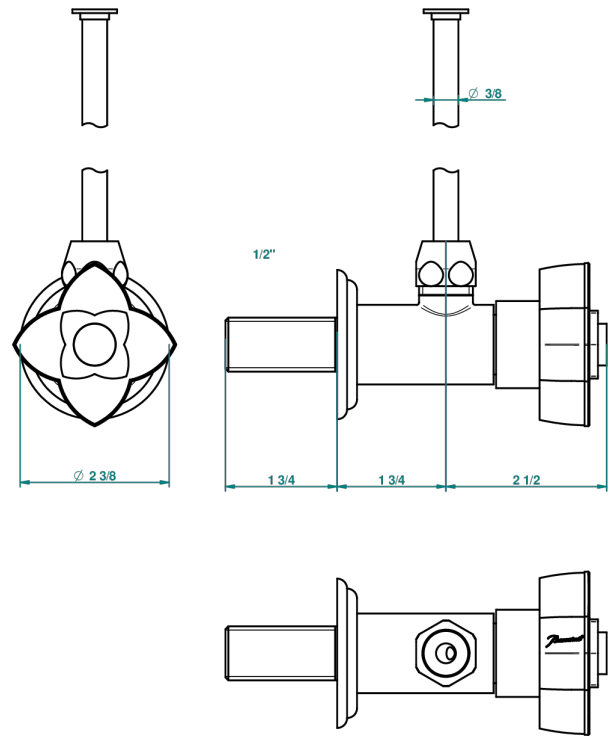

PETALE DE CRISTAL - CLEAR CRYSTAL FINE GOLD THREAD

U6E-181/S

1/2" stylised adjustable stop cock with 30 cm tube

48689

29/01/2013

CHARACTERISTIC

- Pétale de Cristal - Clear crystal fine gold thread
- 1/2" stylised adjustable stop cock with 30 cm tube