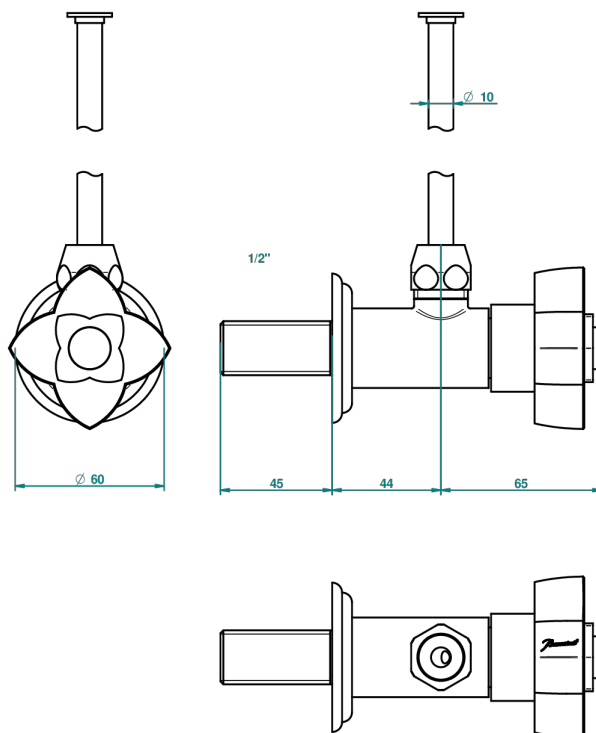

PETALE DE CRISTAL - BLACK CRYSTAL

U6D-181/S

1/2" stylised adjustable stop cock with 30 cm tube

48688

29/01/2013

CHARACTERISTIC

- Pétale de Cristal - Black crystal
- 1/2" stylised adjustable stop cock with 30 cm tube