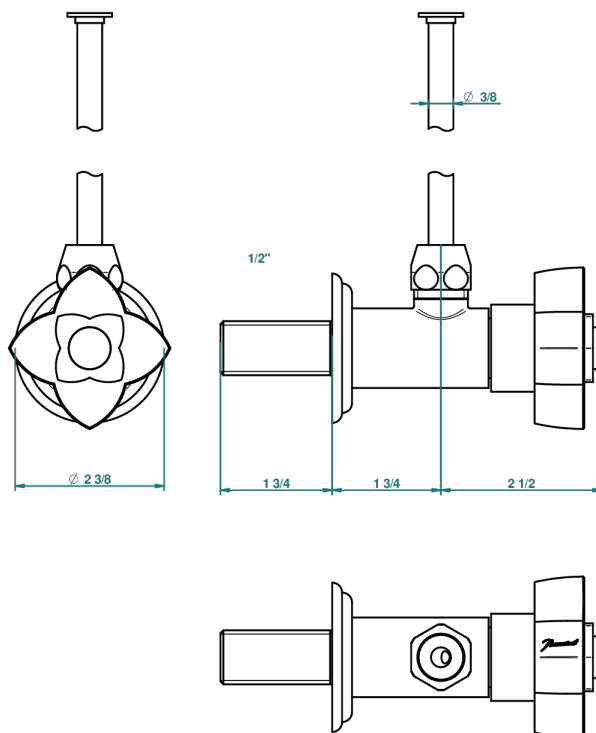

# PETALE DE CRISTAL - BLACK CRYSTAL

U6D-181/S

1/2" stylised adjustable stop cock with 30 cm tube

48688

29/01/2013

## CHARACTERISTIC

- Pétale de Cristal - Black crystal
- 1/2" stylised adjustable stop cock with 30 cm tube