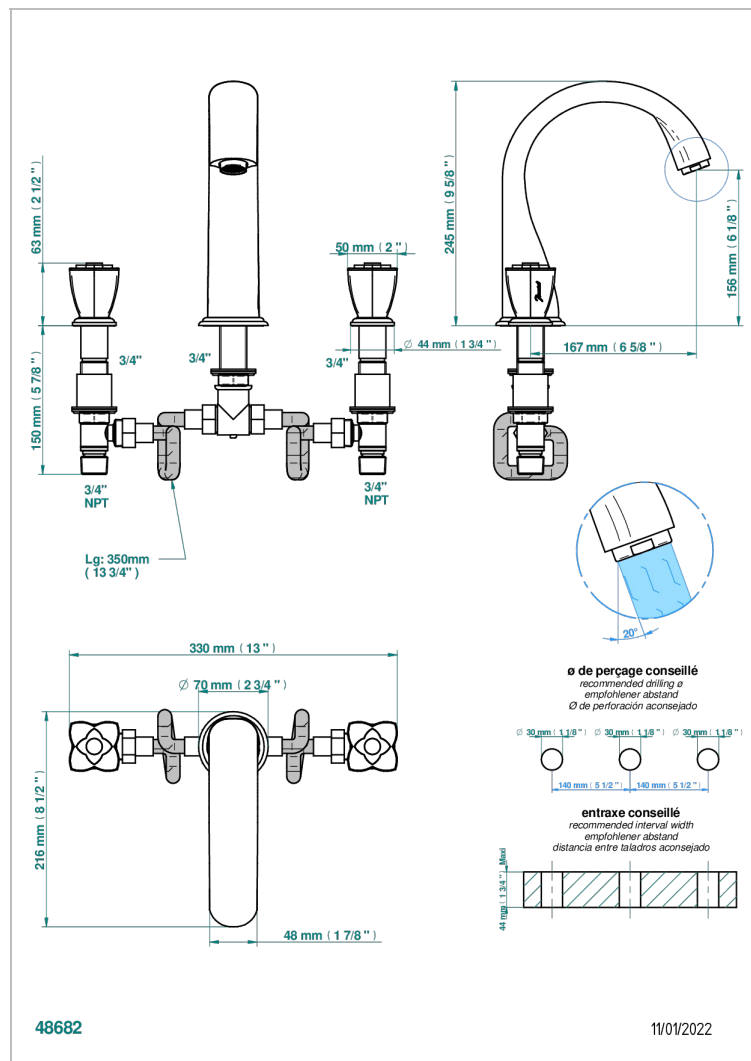

PETALE DE CRISTAL - CLEAR CRYSTAL FINE GOLD THREAD

U6E-25SG

Rim mounted 3-hole bath mixer, super goliath spout

CHARACTERISTIC

- ACS : 18ACCLY403
- NF : NF EN 200 - IID/A - Chrome

TECHNICAL SPECS

- Recommandé : 3 bars (max. 5 bars) - Advised : 43,5 psi (max. 72 psi)
- Bec : 35 l/min à 3 bars
- Spout : 9.26 gpm at 43.5 psi