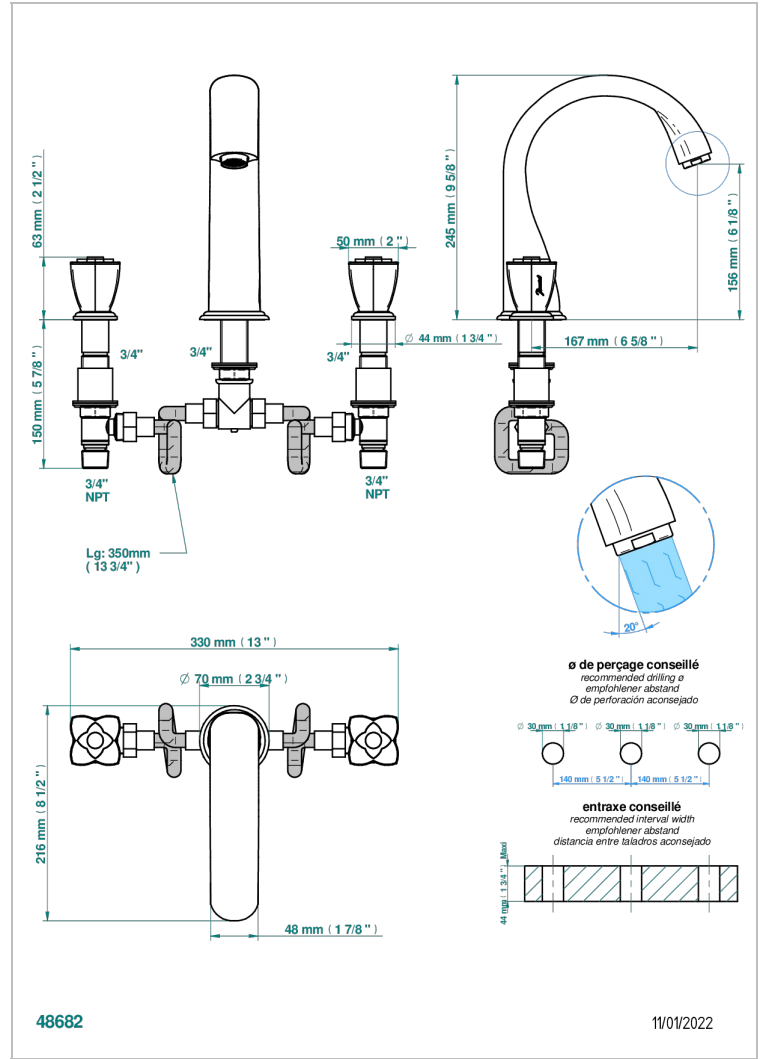

# PETALE DE CRISTAL - CLEAR CRYSTAL FINE GOLD THREAD

U6E-25SG

Rim mounted 3-hole bath mixer, super goliath spout

## CHARACTERISTIC

- ACS : 18ACCLY403
- NF : NF EN 200 - IID/A - Chrome

## TECHNICAL SPECS

- Reconnmandé : 3 bars (max. 5 bars) - Advised : 43,5 psi (max. 72 psi)
- Bec : 35 l/min à 3 bars
- Spout : 9.26 gpm at 43.5 psi