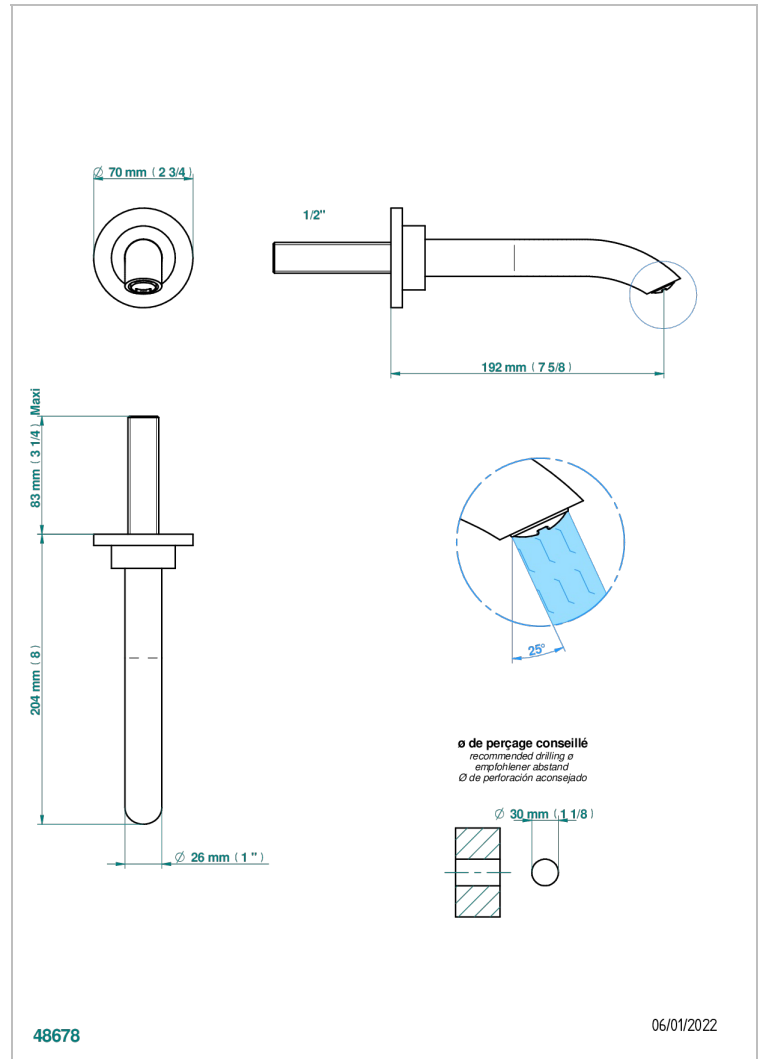

# BAMBOU CRISTAL CLARO

A35-22GAB

Wall mounted basin, goliath spout, 1/2" , without T junction

THG<sup>®</sup>  
PARIS

## CARACTERÍSTICAS

- BamboU cristal claro
- Wall mounted basin, goliath spout, 1/2" , without T junction

## ESPECIFICACIONES TÉCNICAS

- Recommandé : 3 bars (max. 5 bars) - Advised : 43,5 psi (max. 72 psi)
- 15 l/min à 3 bars (4 gpm at 43.5 psi)