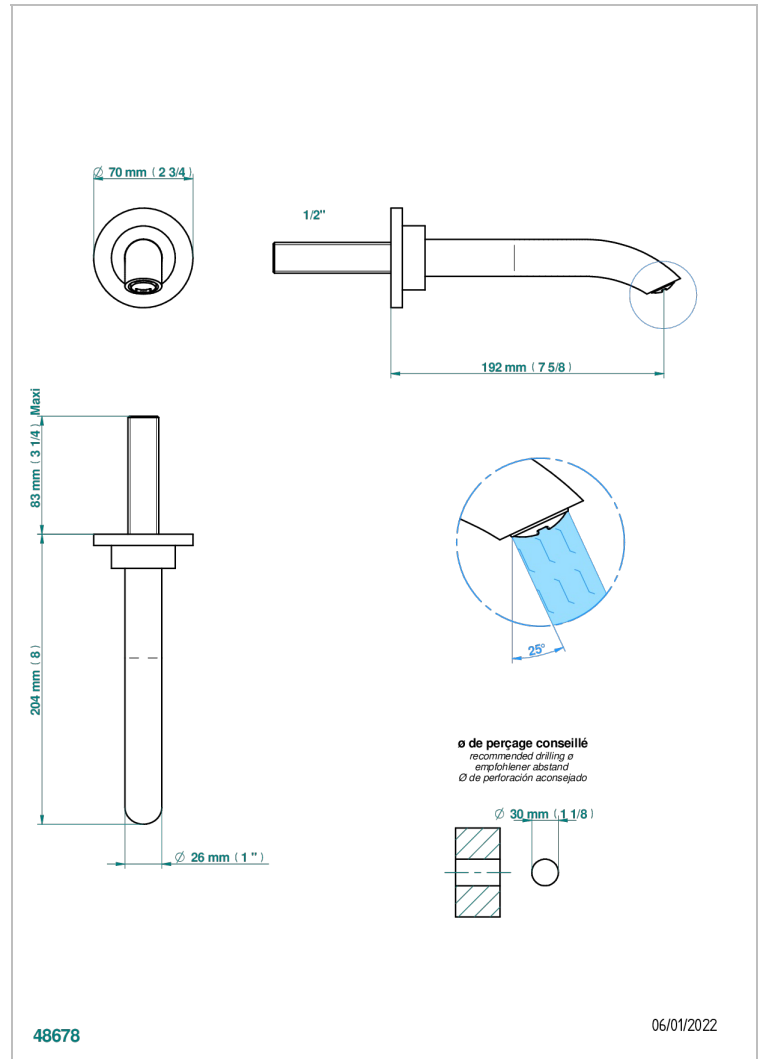

BAMBOU CLEAR CRYSTAL

A35-22GAB

Wall mounted basin, goliath spout, 1/2" , without T junction

THG[®]
PARIS

CHARACTERISTIC

- Bambou Clear crystal
- Wall mounted basin, goliath spout, 1/2" , without T junction

TECHNICAL SPECS

- Recommandé : 3 bars (max. 5 bars) - Advised : 43,5 psi (max. 72 psi)
- 15 l/min à 3 bars (4 gpm at 43.5 psi)

AVAILABLE FINITIONS

Black ceram - D30
Blush PVD - H62
Brass color PVD - H49
Brown bronze color PVD - F33
Chrome polished - A02
Chrome polished / gold polished - G02