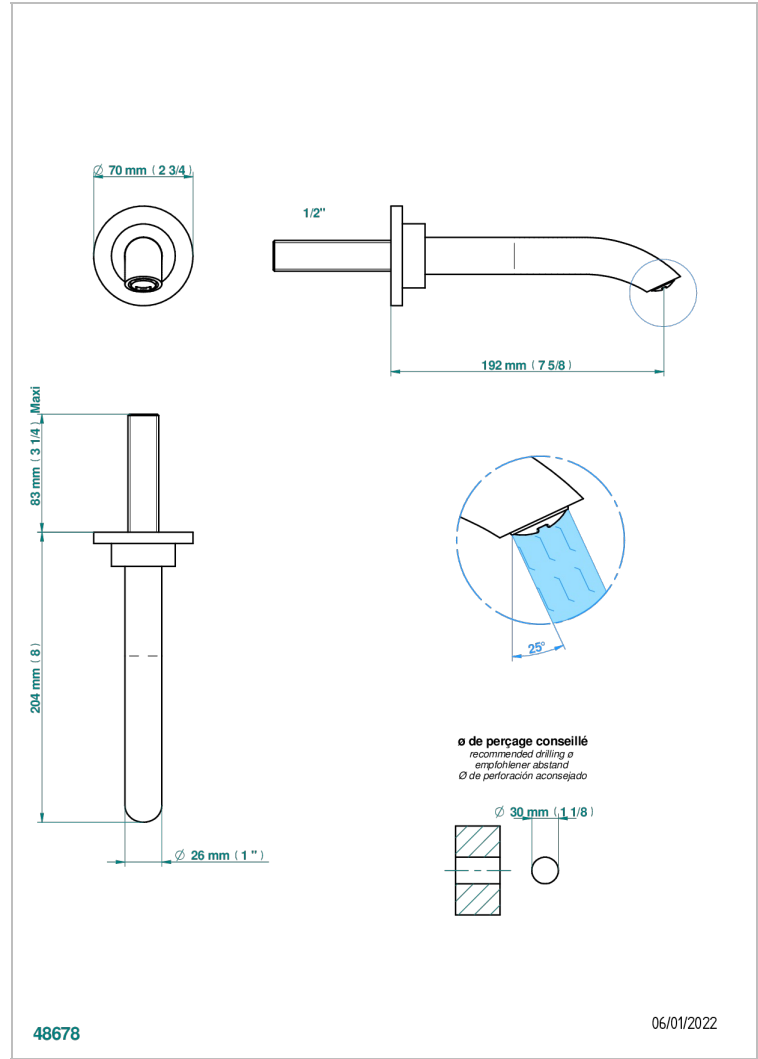

BAMBOU CLEAR CRYSTAL

A35-22GAB

Wall mounted basin, goliath spout, 1/2" , without T junction

THG[®]
PARIS

CHARACTERISTIC

- Bambou Clear crystal
- Wall mounted basin, goliath spout, 1/2" , without T junction

TECHNICAL SPECS

- Recommandé : 3 bars (max. 5 bars) - Advised : 43,5 psi (max. 72 psi)
- 15 l/min à 3 bars (4 gpm at 43.5 psi)

RELATED SKU'S

- Ref. G00-309/B Free-flow basin waste with grid
- Ref. G00-309/S Bottle Trap only for waste
- Ref. G00-316 Click waste
- Ref. G00-308T Adjustable bottle trap, mini 45 mm - maxi 90 mm with 300 mm overflow pipe