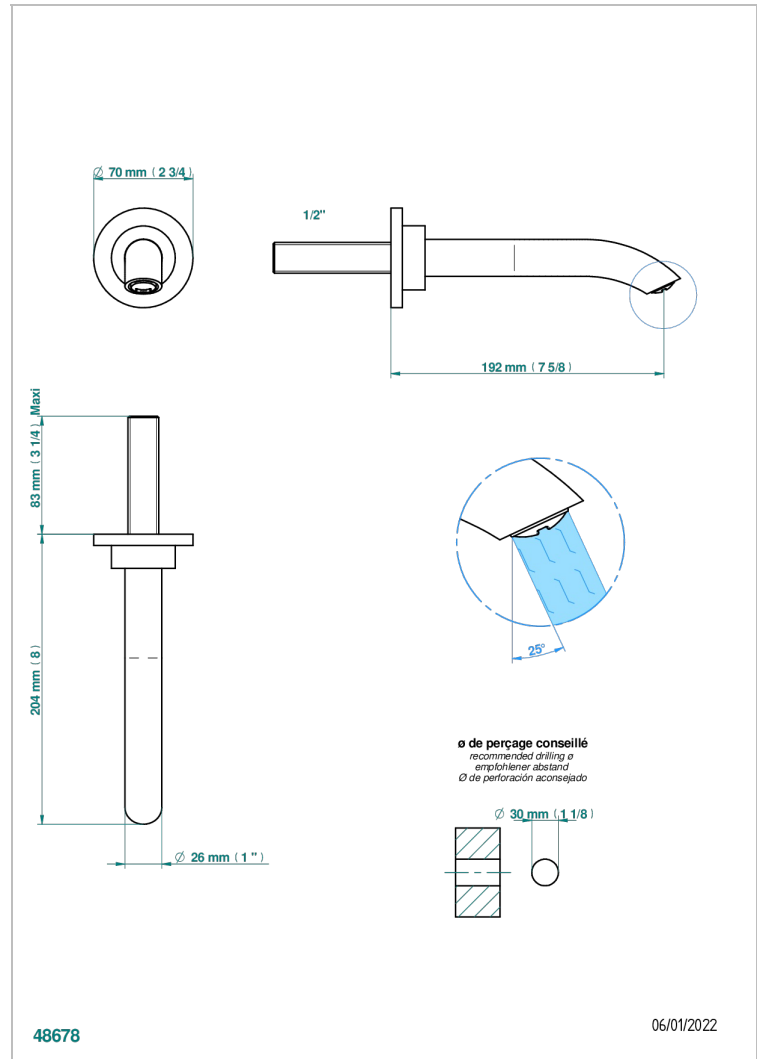

# BAMBOU CRISTAL AMBAR

A34-22GAB

Wall mounted basin, goliath spout, 1/2" , without T junction

THG<sup>®</sup>  
PARIS

## CARACTERÍSTICAS

- BamboU cristal Ambar
- Wall mounted basin, goliath spout, 1/2" , without T junction

## ESPECIFICACIONES TÉCNICAS

- Recommandé : 3 bars (max. 5 bars) - Advised : 43,5 psi (max. 72 psi)
- 15 l/min à 3 bars (4 gpm at 43.5 psi)