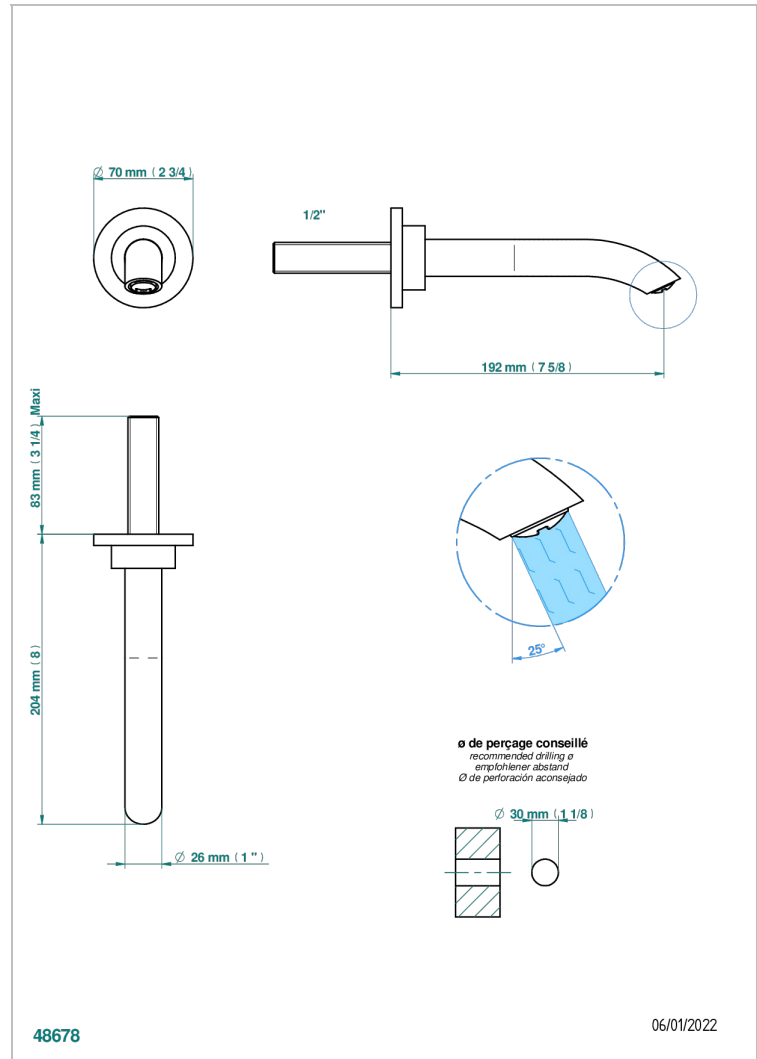

BAMBOU AMBER CRYSTAL

A34-22GAB

Wall mounted basin, goliath spout, 1/2" , without T junction

THG[®]
PARIS

CHARACTERISTIC

- BamboU Amber crystal
- Wall mounted basin, goliath spout, 1/2" , without T junction

TECHNICAL SPECS

- Reconnamé : 3 bars (max. 5 bars) - Advised : 43,5 psi (max. 72 psi)
- 15 l/min à 3 bars (4 gpm at 43.5 psi)

AVAILABLE FINITIONS

Black ceram - D30
Blush PVD - H62
Brass color PVD - H49
Brown bronze color PVD - F33
Chrome polished - A02
Chrome polished / gold polished - G02