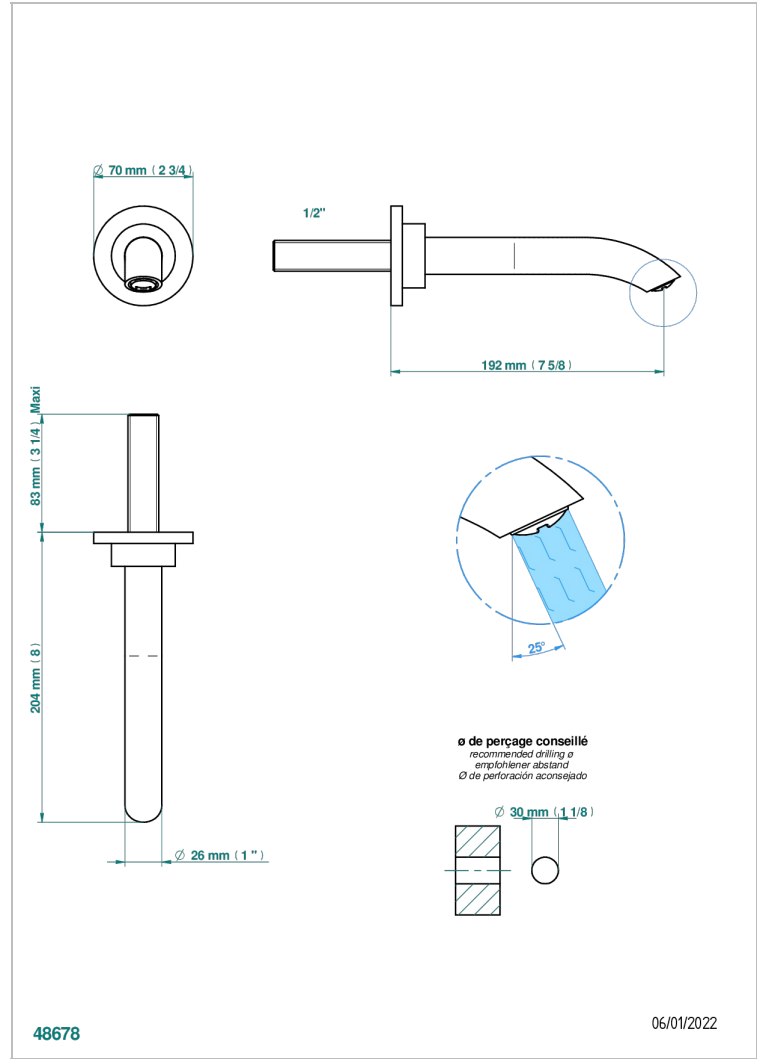

BAMBOU AMBER CRYSTAL

A34-22GAB

Wall mounted basin, goliath spout, 1/2" , without T junction

THG[®]
PARIS

CHARACTERISTIC

- BamboU Amber crystal
- Wall mounted basin, goliath spout, 1/2" , without T junction

TECHNICAL SPECS

- Recommandé : 3 bars (max. 5 bars) - Advised : 43,5 psi (max. 72 psi)
- 15 l/min à 3 bars (4 gpm at 43.5 psi)

RELATED SKU'S

- Ref. G00-309/B Free-flow basin waste with grid
- Ref. G00-309/S Bottle Trap only for waste
- Ref. G00-316 Click waste
- Ref. G00-308T Adjustable bottle trap, mini 45 mm - maxi 90 mm with 300 mm overflow pipe