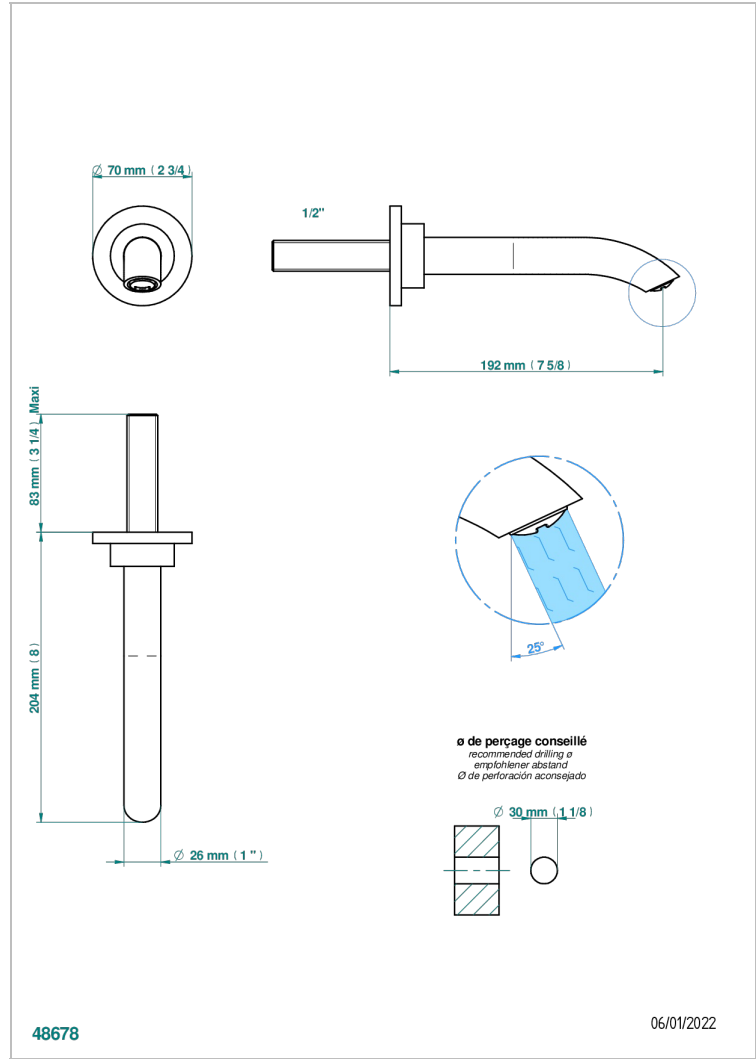

BAMBOU AMBER CRYSTAL

A34-22GAB

Wall mounted basin, goliath spout, 1/2" , without T junction

THG[®]
PARIS

特色

- BamboU Amber crystal
- Wall mounted basin, goliath spout, 1/2" , without T junction

技术特征

- Recommandé : 3 bars (max. 5 bars) - Advised : 43,5 psi (max. 72 psi)
- 15 l/min à 3 bars (4 gpm at 43.5 psi)

相关的SKU

- Ref. G00-309/B 台盆下水器排水口，无溢流孔
- Ref. G00-309/S 下水管
- Ref. G00-316 键入式台盆下水器，欧洲款
- Ref. G00-308T Adjustable bottle trap, mini 45 mm - maxi 90 mm with 300 mm overflow pipe

可选饰面

Black ceram - D30
Blush PVD - H62
Graphite PVD - H64
Matt Umber PVD - H67
Matt blush PVD - H60
Matt graphite PVD - H65