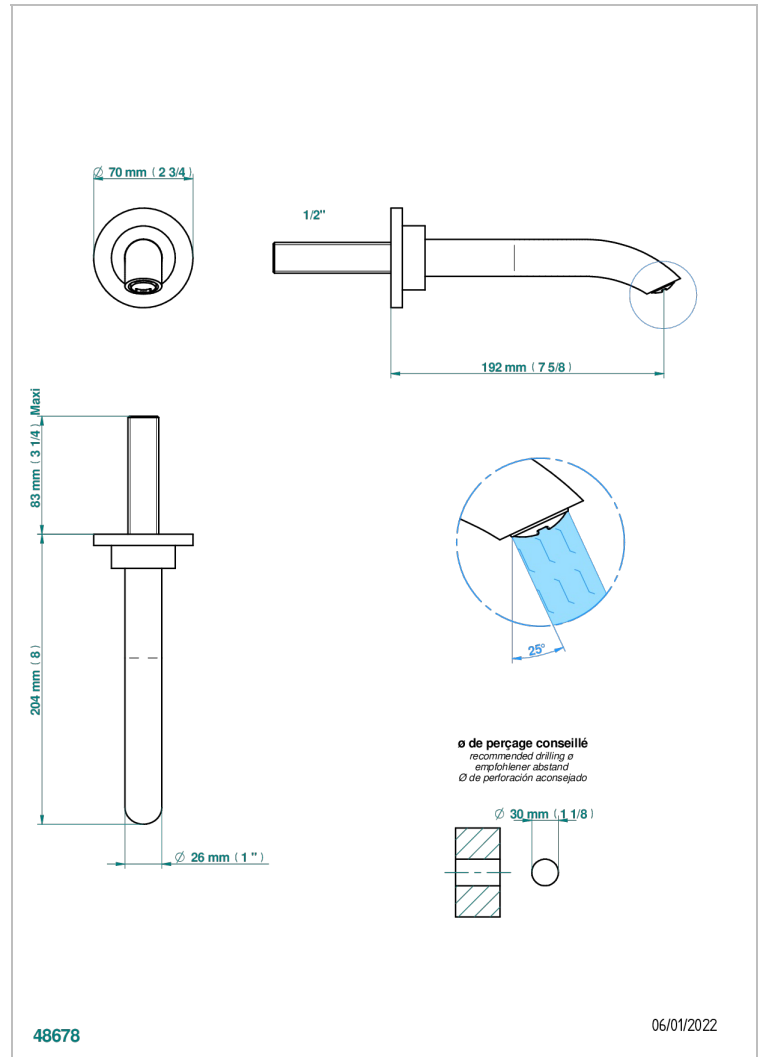

# BAMBOU CRISTAL NEGRO

A33-22GAB

Wall mounted basin, goliath spout, 1/2" , without T junction

THG<sup>®</sup>  
PARIS

## CARACTERÍSTICAS

- BamboU cristal negro
- Wall mounted basin, goliath spout, 1/2" , without T junction

## ESPECIFICACIONES TÉCNICAS

- Recommandé : 3 bars (max. 5 bars) - Advised : 43,5 psi (max. 72 psi)
- 15 l/min à 3 bars (4 gpm at 43.5 psi)