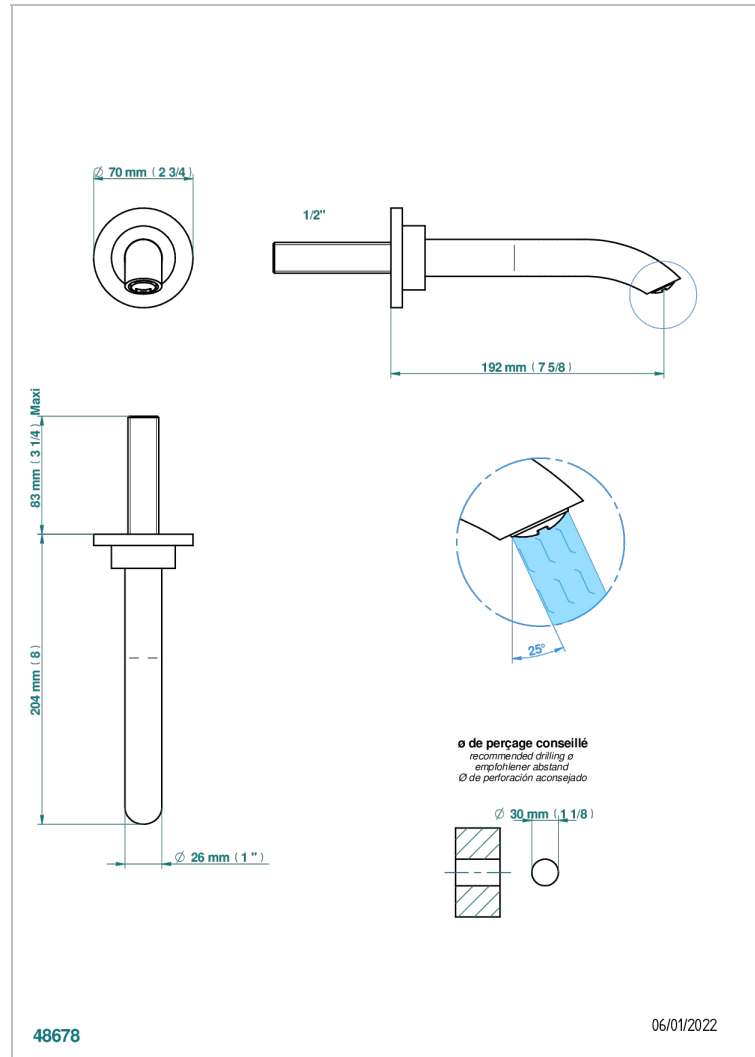

# BAMBOU BLACK CRYSTAL

A33-22GAB

Wall mounted basin, goliath spout, 1/2" , without T junction

THG<sup>®</sup>  
PARIS

## CHARACTERISTIC

- Bambou Black crystal
- Wall mounted basin, goliath spout, 1/2" , without T junction

## TECHNICAL SPECS

- Recommandé : 3 bars (max. 5 bars) - Advised : 43,5 psi (max. 72 psi)
- 15 l/min à 3 bars (4 gpm at 43.5 psi)