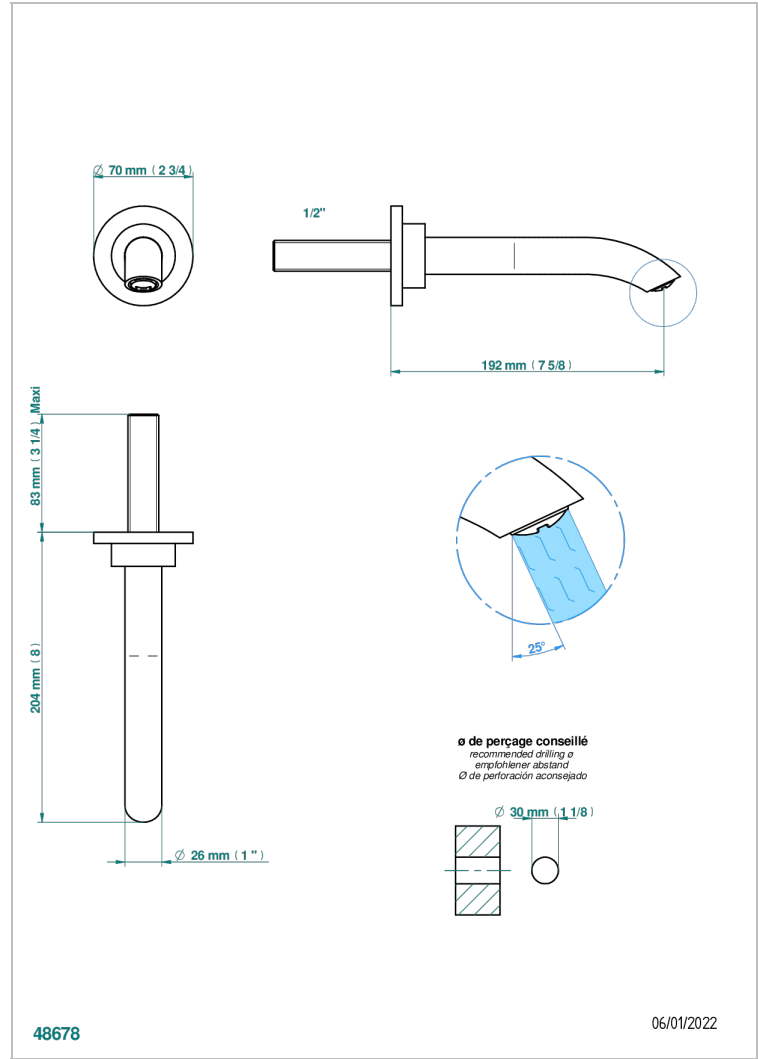

BAMBOU BLACK CRYSTAL

A33-22GAB

Wall mounted basin, goliath spout, 1/2" , without T junction

THG[®]
PARIS

CHARACTERISTIC

- Bambou Black crystal
- Wall mounted basin, goliath spout, 1/2" , without T junction

TECHNICAL SPECS

- Recommandé : 3 bars (max. 5 bars) - Advised : 43,5 psi (max. 72 psi)
- 15 l/min à 3 bars (4 gpm at 43.5 psi)

RELATED SKU'S

- Ref. G00-309/B Free-flow basin waste with grid
- Ref. G00-309/S Bottle Trap only for waste
- Ref. G00-316 Click waste
- Ref. G00-308T Adjustable bottle trap, mini 45 mm - maxi 90 mm with 300 mm overflow pipe