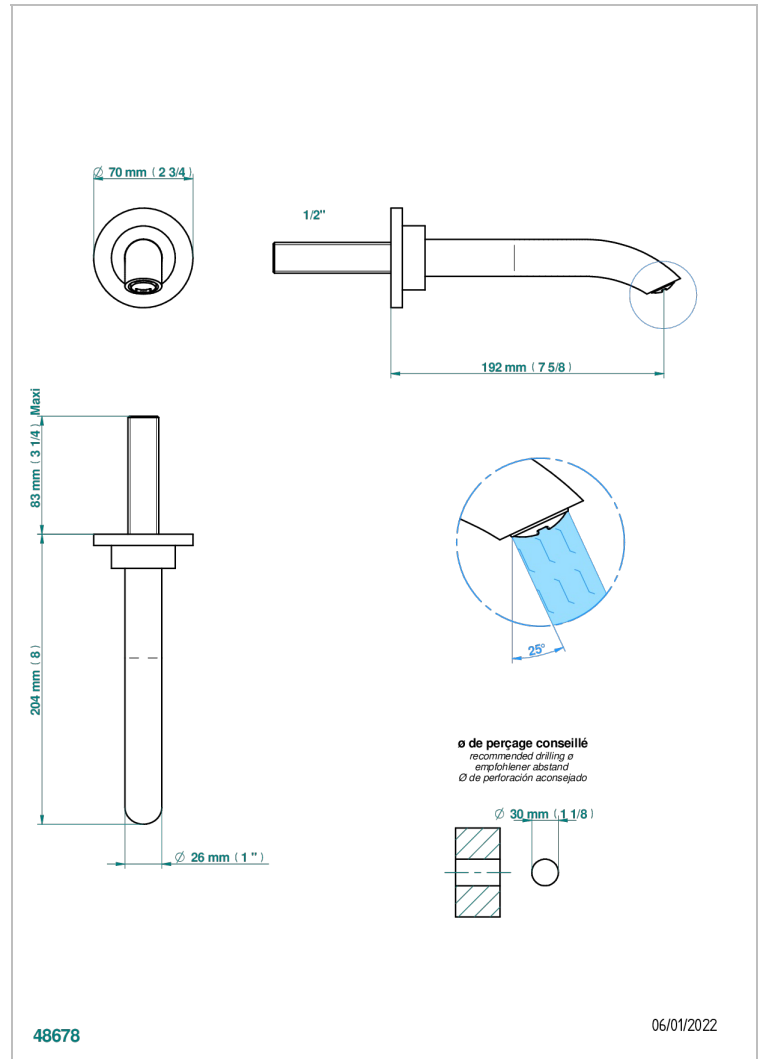

BAMBOU BLACK CRYSTAL

A33-22GAB

Wall mounted basin, goliath spout, 1/2", without T junction

THG[®]
PARIS

特色

- Bambou Black crystal
- Wall mounted basin, goliath spout, 1/2", without T junction

技术特征

- Recommandé : 3 bars (max. 5 bars) - Advised : 43,5 psi (max. 72 psi)
- 15 l/min à 3 bars (4 gpm at 43.5 psi)

相关的SKU

- Ref. G00-309/B 台盆下水器排水口，无溢流孔
- Ref. G00-309/S 下水管
- Ref. G00-316 键入式台盆下水器，欧洲款
- Ref. G00-308T Adjustable bottle trap, mini 45 mm - maxi 90 mm with 300 mm overflow pipe

可选饰面

Black ceram - D30
Blush PVD - H62
Graphite PVD - H64
Matt Umber PVD - H67
Matt blush PVD - H60
Matt graphite PVD - H65