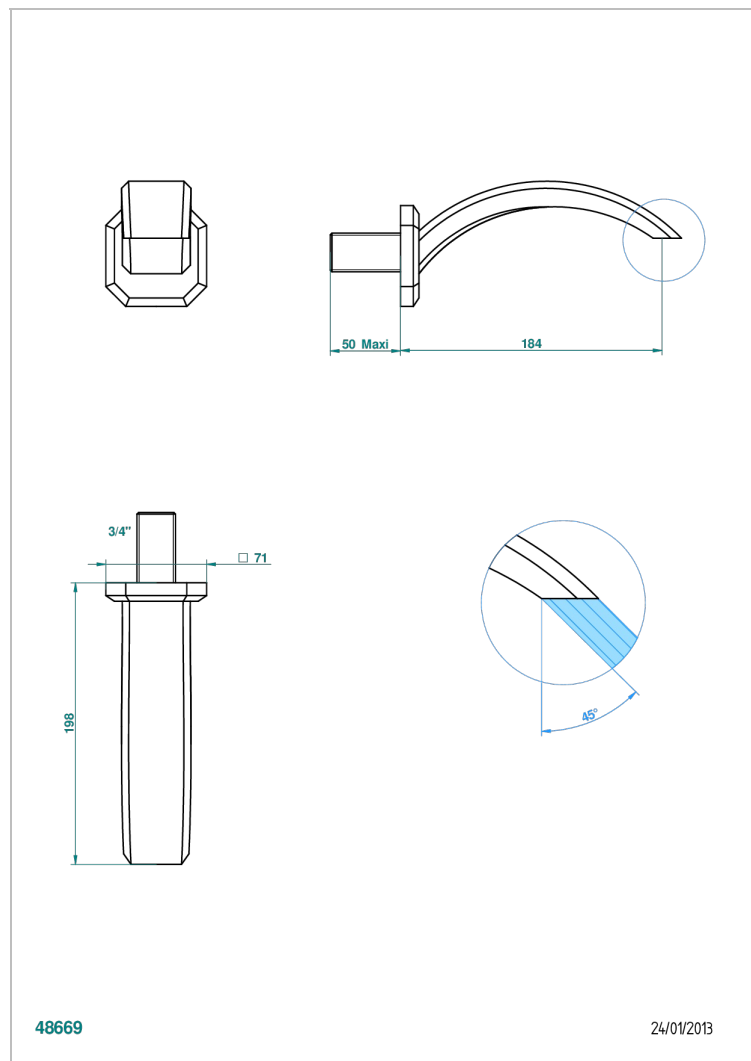

METROPOLIS BLACK CRYSTAL WITH LEVER

A2M-43GB

Basin wall spout 3/4 no T junction

CHARACTERISTIC

- Métropolis Black crystal with lever
- Basin wall spout 3/4 no T junction

AVAILABLE FINITIONS

Antique nickel - H28
Black ceram - D30
Blush PVD - H62
Brass color PVD - H49
Brown bronze color PVD - F33
Gold color PVD - H52