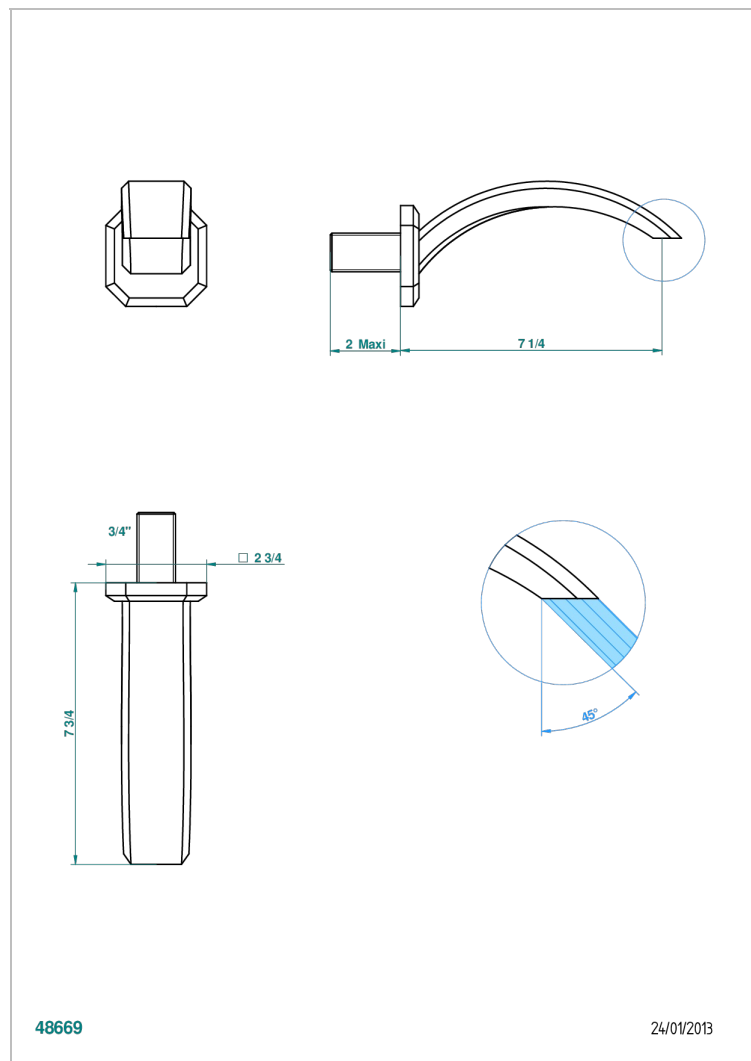

METROPOLIS BLACK CRYSTAL WITH LEVER

A2M-43GB

Basin wall spout 3/4 no T junction

48669

24/01/2013

CHARACTERISTIC

- Métropolis Black crystal with lever
- Basin wall spout 3/4 no T junction

AVAILABLE FINITIONS