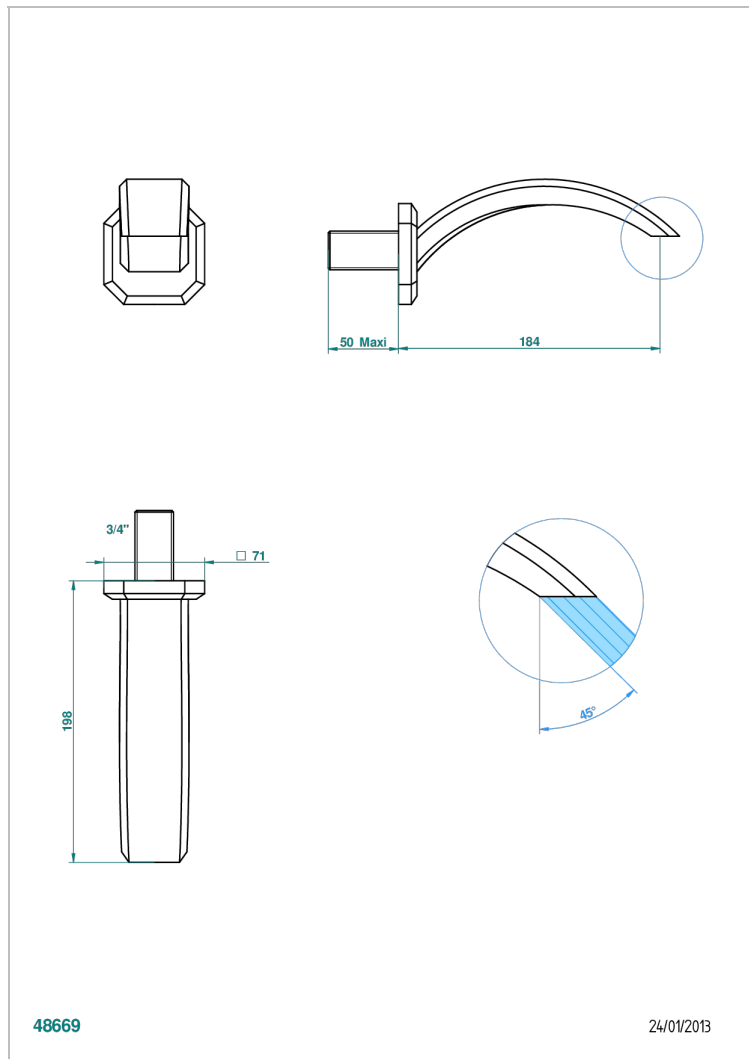

# METROPOLIS BLACK CRYSTAL WITH LEVER

A2M-43GB

Basin wall spout 3/4 no T junction

## CHARACTERISTIC

- Métropolis Black crystal with lever
- Basin wall spout 3/4 no T junction

## AVAILABLE FINITIONS

Antique nickel - H28  
Black ceram - D30  
Blush PVD - H62  
Brass color PVD - H49  
Brown bronze color PVD - F33  
Gold color PVD - H52

Graphite PVD - H64  
Matt Umber PVD - H67  
Matt blush PVD - H60  
Matt brass color PVD - H50  
Matt brown bronze color PVD - F34  
Matt chrome - C02