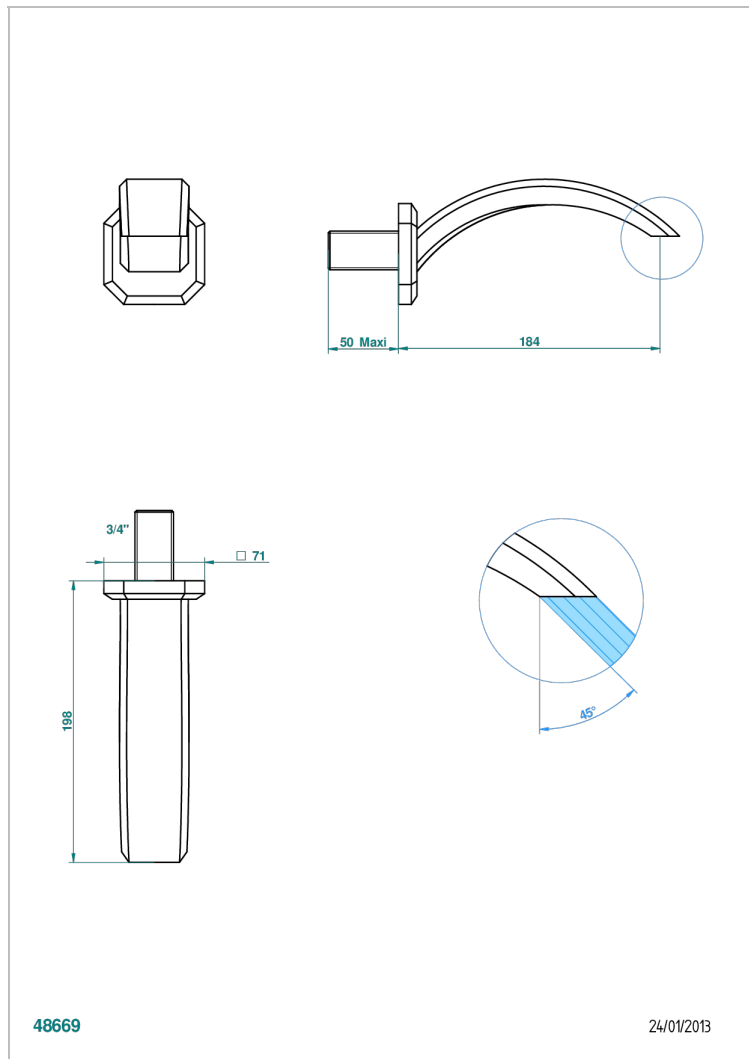

METROPOLIS, KRISTALL SCHWARZ, HEBEL

A2M-43GB

Basin wall spout 3/4 no T junction

48669

24/01/2013

EIGENSCHAFTEN

- Métropolis, Kristall schwarz, Hebel
- Basin wall spout 3/4 no T junction

VERFÜGBARE OBERFLÄCHEN

Altnickel - H28
Blassgold - F30
Blassgold matt unlackiert - F31
Chrom - A02
Chrom / gold - G02
Chrom matt - C02

Gold - F01
Gold matt - F07
Mattschwarz keramik - D30
Nickel matt - C01
Pvd blush - H62
Pvd blush matt - H60