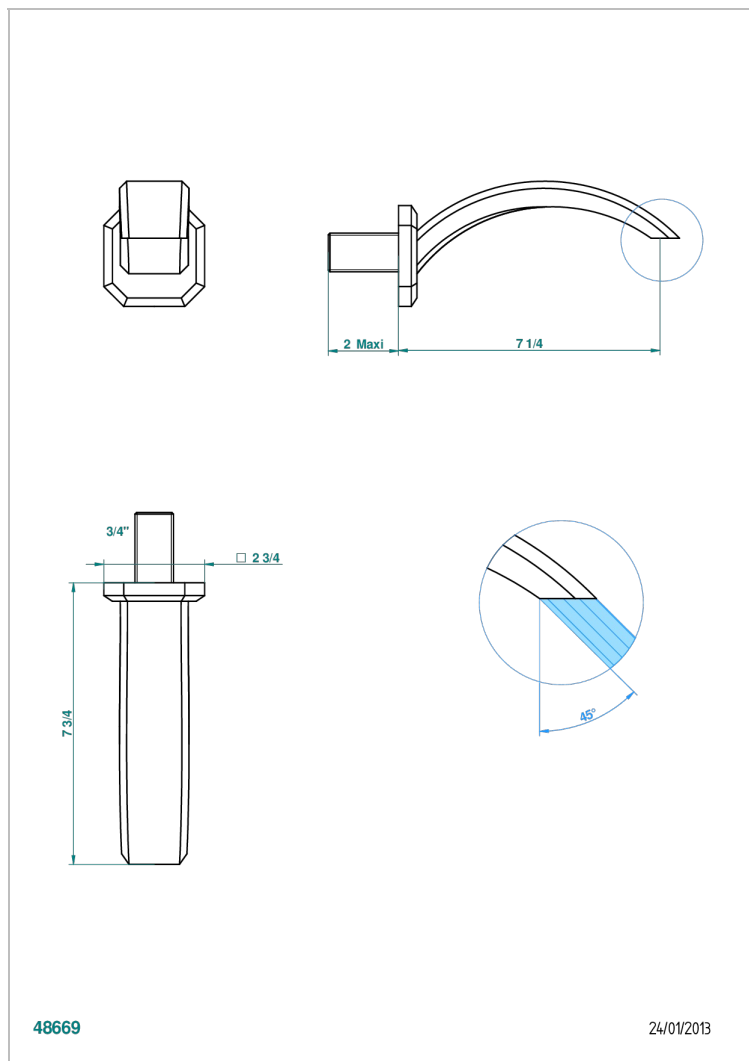

METROPOLIS, KRISTALL SCHWARZ, HEBEL

A2M-43GB

Basin wall spout 3/4 no T junction

48669

24/01/2013

EIGENSCHAFTEN

- Métropolis, Kristall schwarz, Hebel
- Basin wall spout 3/4 no T junction

VERFÜGBARE OBERFLÄCHEN

Altnickel - H28
Blassgold - F30
Blassgold matt unlackiert - F31
Chrom - A02
Chrom / gold - G02
Chrom matt - C02

Gold - F01
Gold matt - F07
Mattschwarz keramik - D30
Nickel matt - C01
Pvd blush - H62
Pvd blush matt - H60