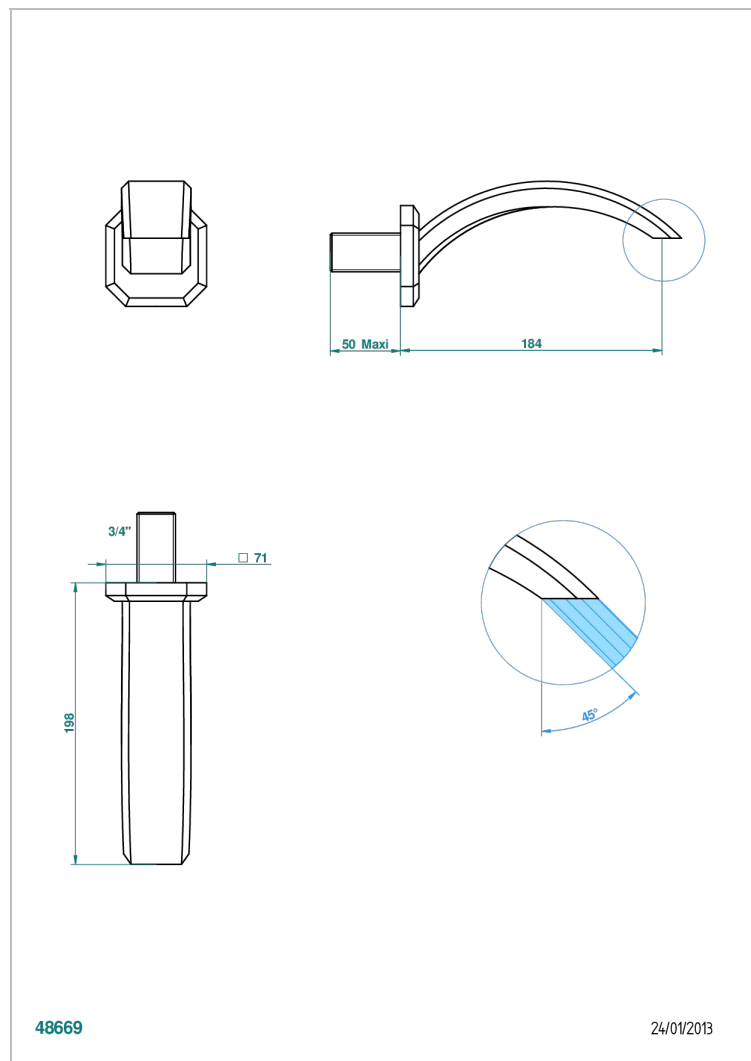

# METROPOLIS, KRISTALL SCHWARZ, HEBEL

A2M-43GB

Basin wall spout 3/4 no T junction

48669

24/01/2013

## EIGENSCHAFTEN

- Métropolis, Kristall schwarz, Hebel
- Basin wall spout 3/4 no T junction

## VERFÜGBARE OBERFLÄCHEN

Altnickel - H28  
Blassgold - F30  
Blassgold matt unlackiert - F31  
Chrom - A02  
Chrom / gold - G02  
Chrom matt - C02

Gold - F01  
Gold matt - F07  
Mattschwarz keramik - D30  
Nickel matt - C01  
Pvd blush - H62  
Pvd blush matt - H60