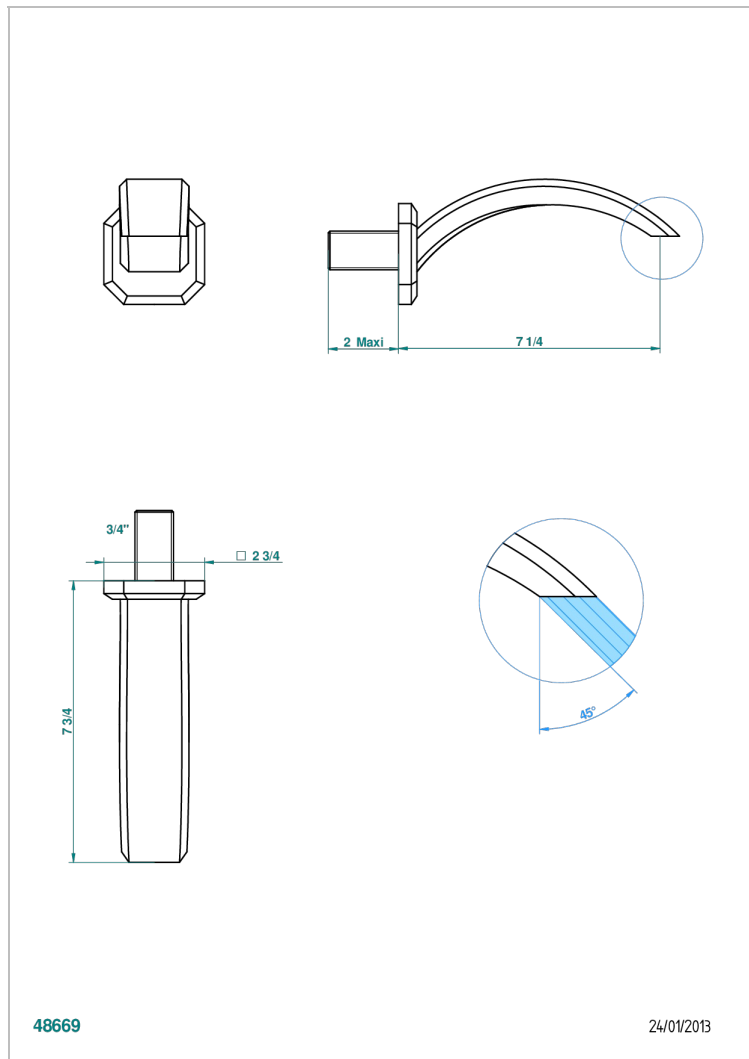

METROPOLIS, KRISTALL SCHWARZ, HEBEL

A2M-43GB

Basin wall spout 3/4 no T junction

EIGENSCHAFTEN

- Métropolis, Kristall schwarz, Hebel
- Basin wall spout 3/4 no T junction

VERFÜGBARE OBERFLÄCHEN

Altnickel - H28
Blassgold - F30
Blassgold matt unlackiert - F31
Chrom - A02
Chrom / gold - G02
Chrom matt - C02

Gold - F01
Gold matt - F07
Mattschwarz keramik - D30
Nickel matt - C01
Pvd blush - H62
Pvd blush matt - H60

Pvd bronze braun - F33
Pvd bronze braun matt - F34
Pvd gold - H52
Pvd gold matt - H53
Pvd graphite - H64
Pvd graphite matt - H65

Pvd messing - H49
Pvd messing matt - H50
Pvd nickel - H55
Pvd nickel matt - H56
Pvd umber - H66
Pvd umber matt - H67

Silbernickel - B01