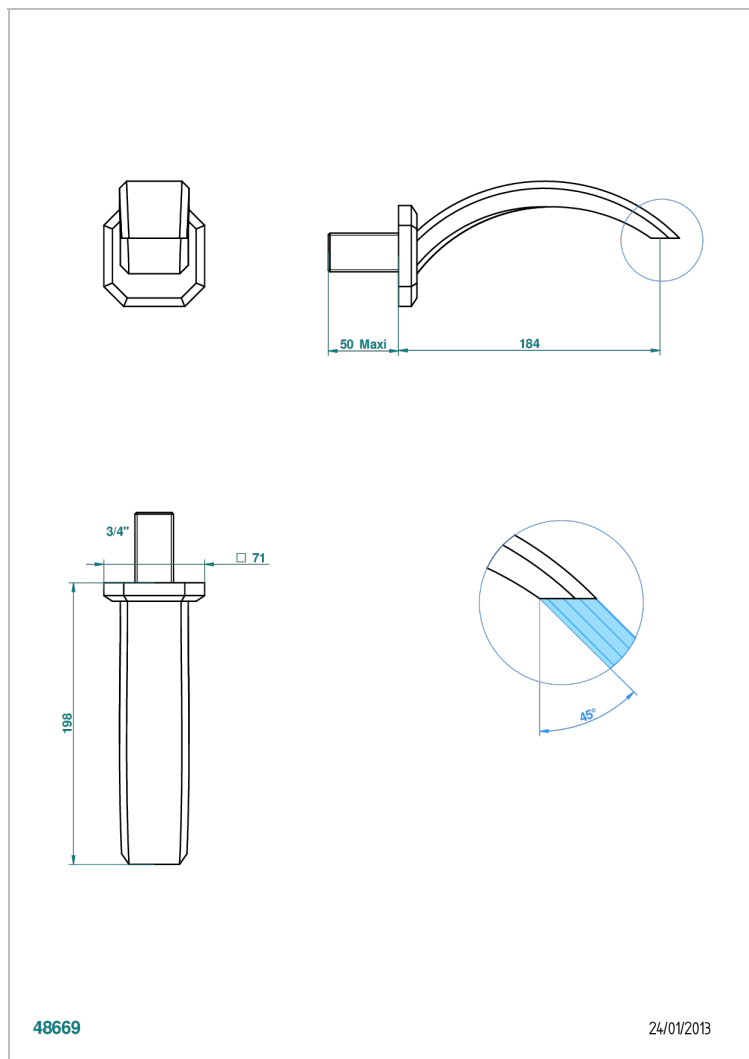

METROPOLIS BLACK CRYSTAL

A2L-43GB

Basin wall spout 3/4 no T junction

THG[®]
PARIS

48669

24/01/2013

CHARACTERISTIC

- Métropolis Black crystal
- Basin wall spout 3/4 no T junction

AVAILABLE FINITIONS

Antique nickel - H28
Black ceram - D30
Blush PVD - H62
Brass color PVD - H49
Brown bronze color PVD - F33
Gold color PVD - H52

Graphite PVD - H64
Matt Umber PVD - H67
Matt blush PVD - H60
Matt brass color PVD - H50
Matt brown bronze color PVD - F34
Matt chrome - C02