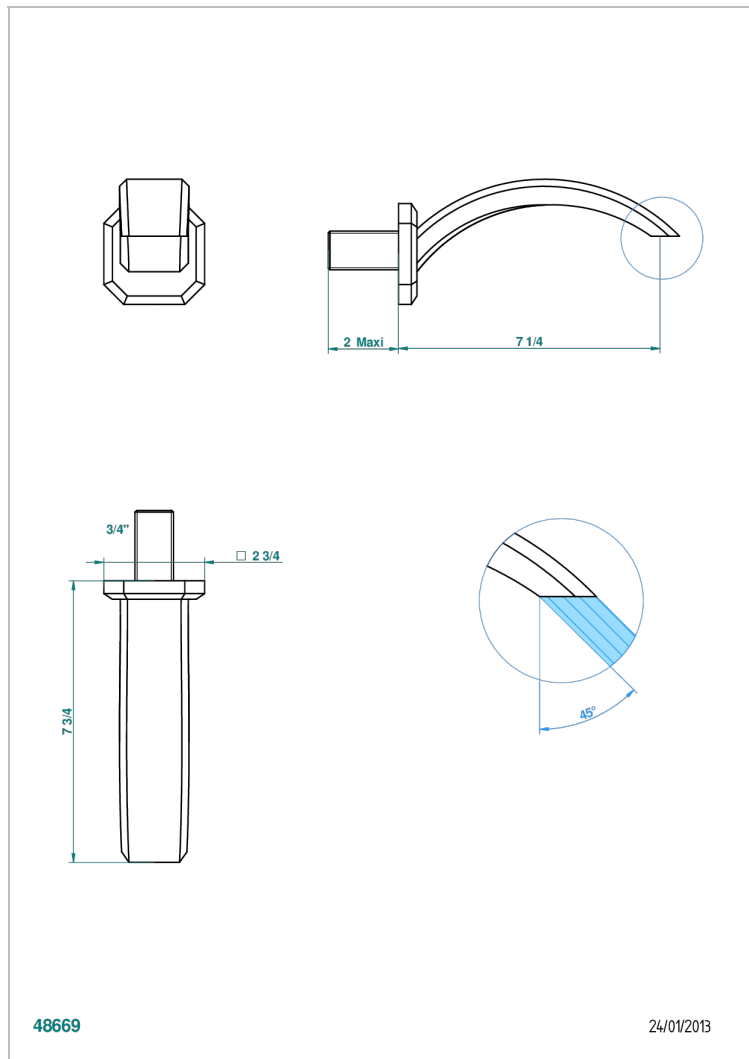

METROPOLIS BLACK CRYSTAL

A2L-43GB

Basin wall spout 3/4 no T junction

THG[®]
PARIS

CHARACTERISTIC

- Métropolis Black crystal
- Basin wall spout 3/4 no T junction

AVAILABLE FINITIONS

Antique nickel - H28
Black ceram - D30
Blush PVD - H62
Brass color PVD - H49
Brown bronze color PVD - F33
Gold color PVD - H52