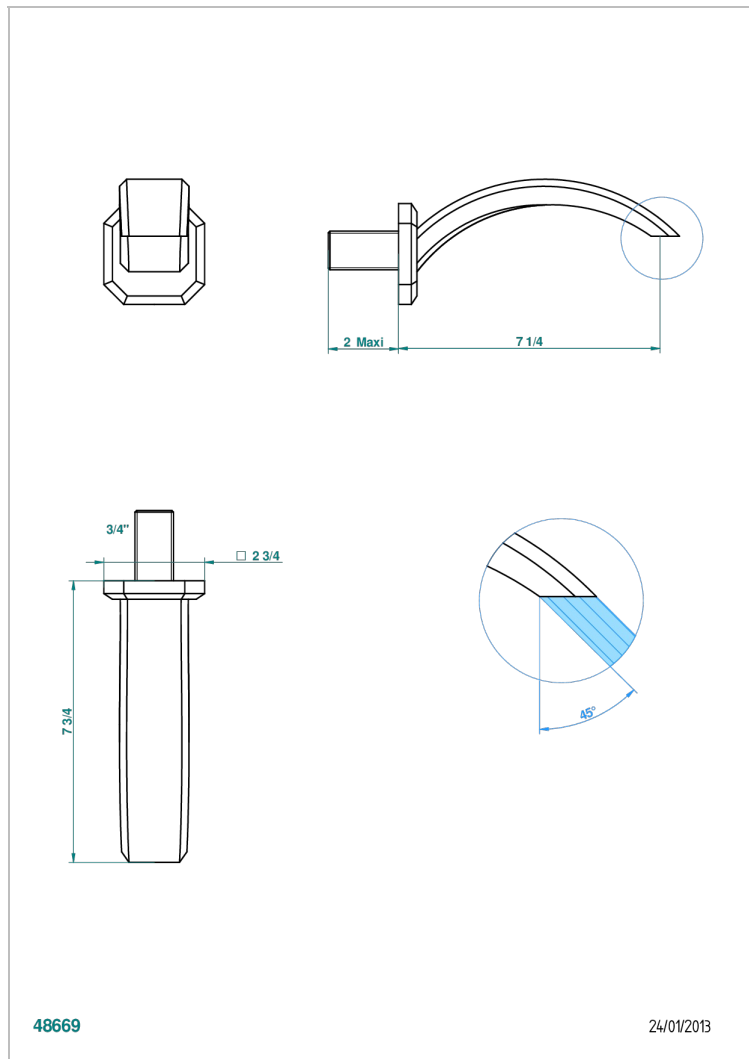

# METROPOLIS CRISTAL NEGRO

A2L-43GB

Basin wall spout 3/4 no T junction

THG<sup>®</sup>  
PARIS

## CARACTERÍSTICAS

- Métropolis cristal negro
- Basin wall spout 3/4 no T junction