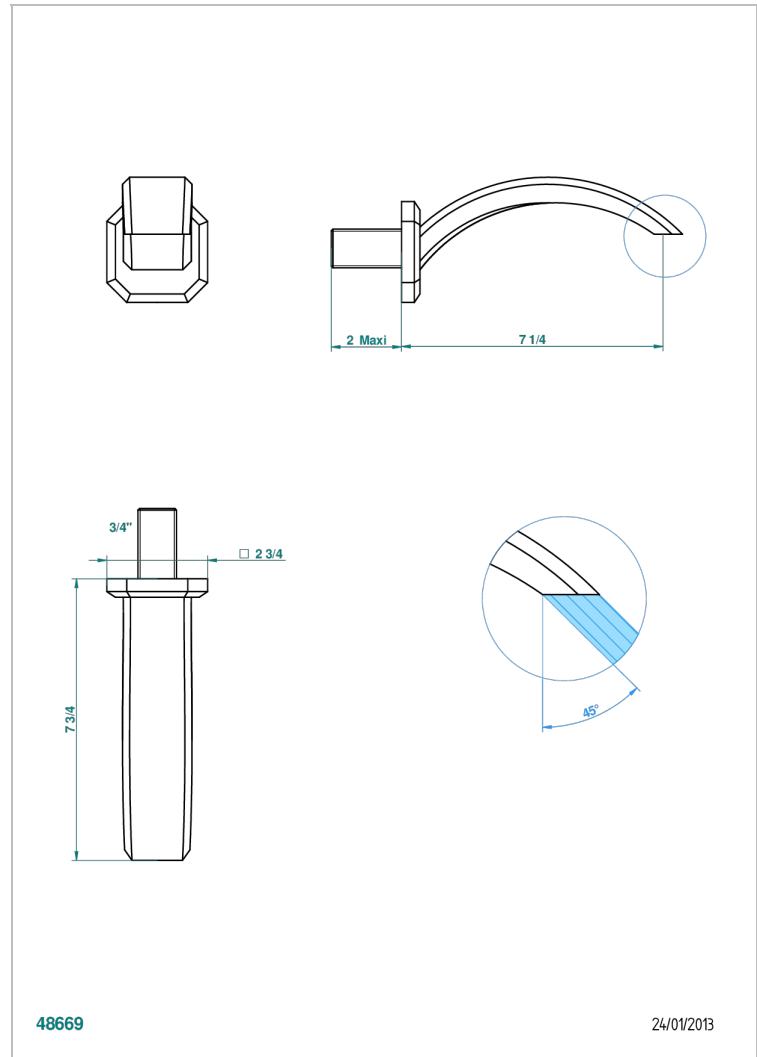

METROPOLIS BLACK CRYSTAL

A2L-43GB

Basin wall spout 3/4 no T junction

THG[®]
PARIS

48669

24/01/2013

CHARACTERISTIC

- Métropolis Black crystal
- Basin wall spout 3/4 no T junction

AVAILABLE FINITIONS

Antique nickel - H28
Black ceram - D30
Blush PVD - H62
Brass color PVD - H49
Brown bronze color PVD - F33
Gold color PVD - H52

Graphite PVD - H64
Matt Umber PVD - H67
Matt blush PVD - H60
Matt brass color PVD - H50
Matt brown bronze color PVD - F34
Matt chrome - C02