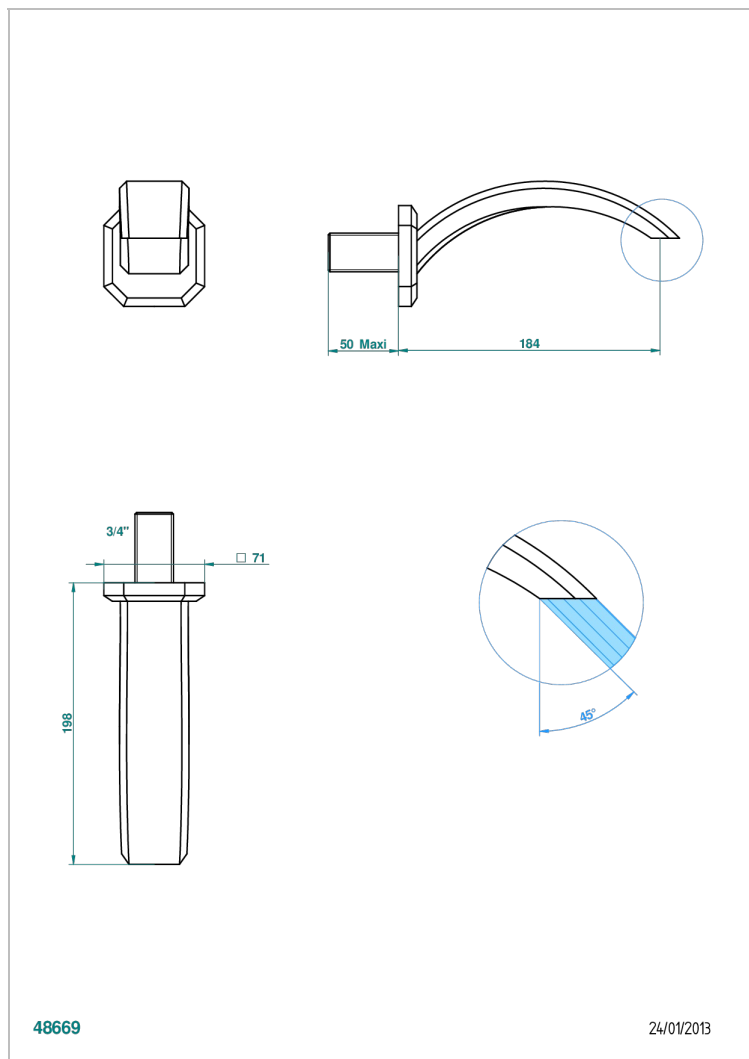

# METROPOLIS BLACK CRYSTAL

A2L-43GB

Basin wall spout 3/4 no T junction

THG<sup>®</sup>  
PARIS

## CHARACTERISTIC

- Métropolis Black crystal
- Basin wall spout 3/4 no T junction

## AVAILABLE FINITIONS

Antique nickel - H28  
Black ceram - D30  
Blush PVD - H62  
Brass color PVD - H49  
Brown bronze color PVD - F33  
Gold color PVD - H52

Graphite PVD - H64  
Matt Umber PVD - H67  
Matt blush PVD - H60  
Matt brass color PVD - H50  
Matt brown bronze color PVD - F34  
Matt chrome - C02