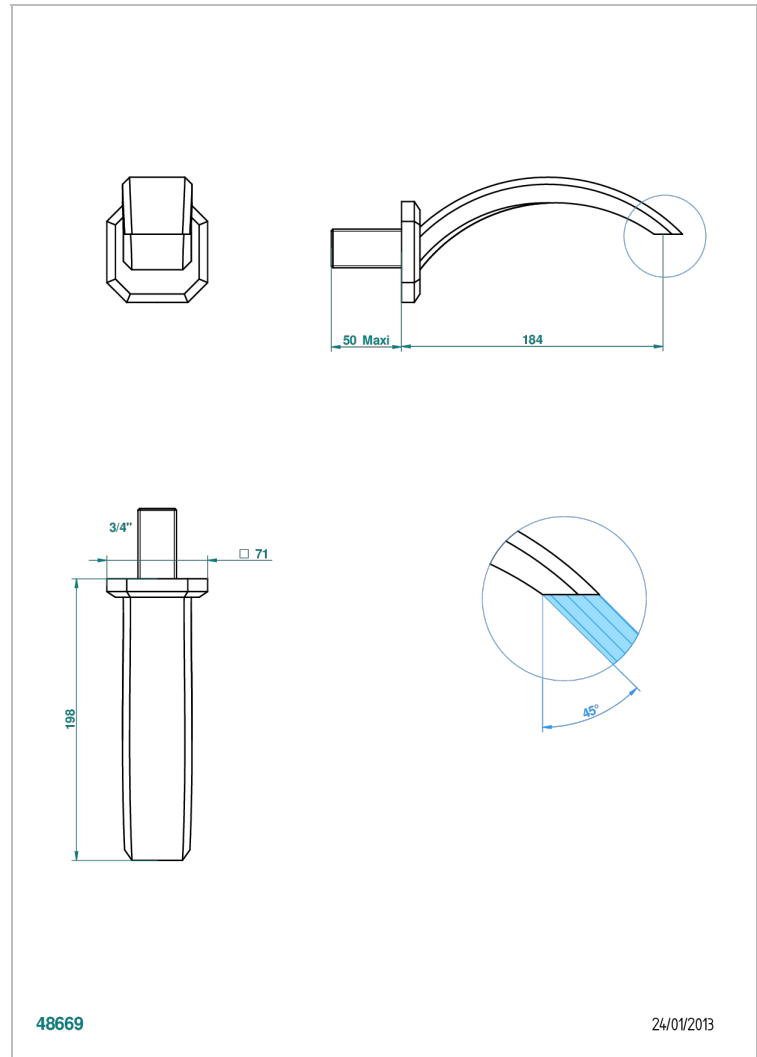

METROPOLIS, KRISTALL SCHWARZ

A2L-43GB

Basin wall spout 3/4 no T junction

THG[®]
PARIS

48669

24/01/2013

EIGENSCHAFTEN

- Métropolis, Kristall schwarz
- Basin wall spout 3/4 no T junction

VERFÜGBARE OBERFLÄCHEN

Altnickel - H28
Blassgold - F30
Blassgold matt unlackiert - F31
Chrom - A02
Chrom / gold - G02
Chrom matt - C02

Gold - F01
Gold matt - F07
Mattschwarz keramik - D30
Nickel matt - C01
Pvd blush - H62
Pvd blush matt - H60