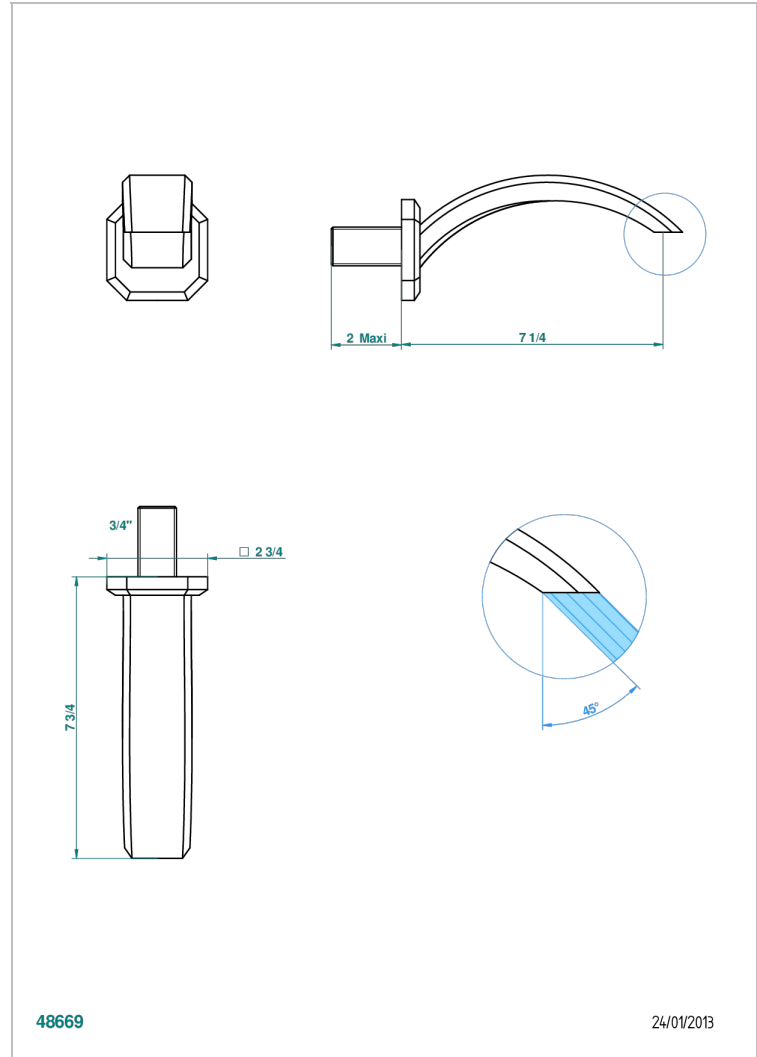

# METROPOLIS BLACK CRYSTAL

A2L-43GB

Basin wall spout 3/4 no T junction

THG<sup>®</sup>  
PARIS

48669

24/01/2013

## CHARACTERISTIC

- Métropolis Black crystal
- Basin wall spout 3/4 no T junction

## AVAILABLE FINITIONS

Antique nickel - H28  
Black ceram - D30  
Blush PVD - H62  
Brass color PVD - H49  
Brown bronze color PVD - F33  
Gold color PVD - H52

Graphite PVD - H64  
Matt Umber PVD - H67  
Matt blush PVD - H60  
Matt brass color PVD - H50  
Matt brown bronze color PVD - F34  
Matt chrome - C02