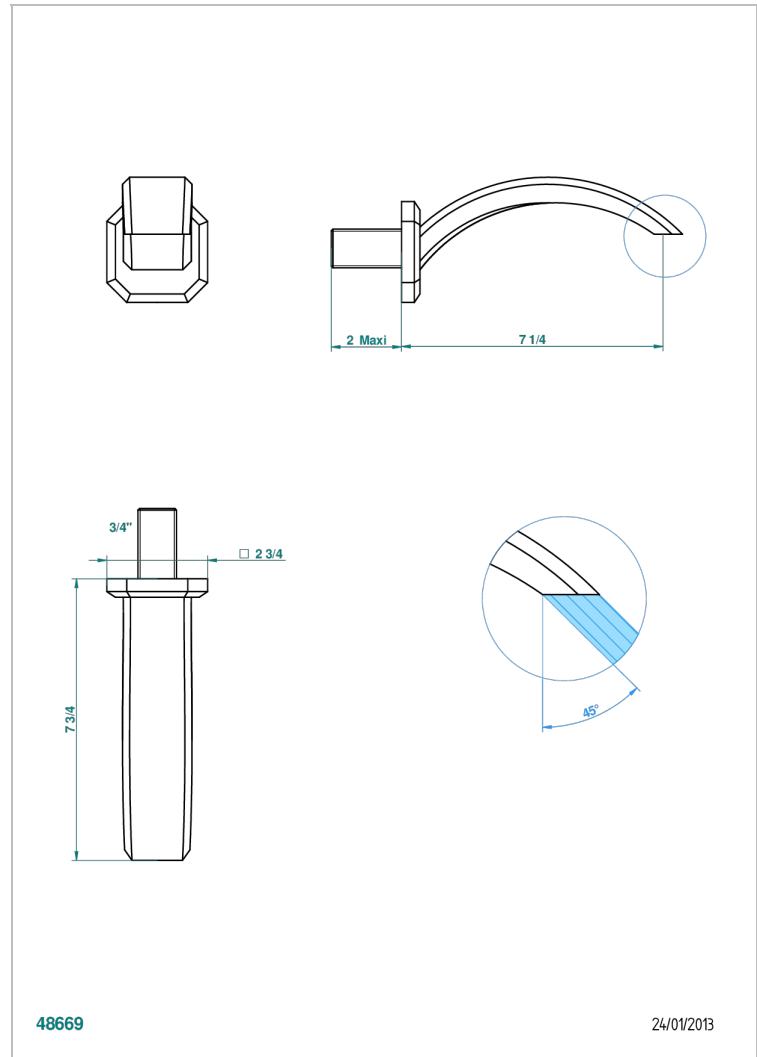

METROPOLIS, KRISTALL SCHWARZ

A2L-43GB

Basin wall spout 3/4 no T junction

THG[®]
PARIS

48669

24/01/2013

EIGENSCHAFTEN

- Métropolis, Kristall schwarz
- Basin wall spout 3/4 no T junction

VERFÜGBARE OBERFLÄCHEN

Altnickel - H28
Blassgold - F30
Blassgold matt unlackiert - F31
Chrom - A02
Chrom / gold - G02
Chrom matt - C02

Gold - F01
Gold matt - F07
Mattschwarz keramik - D30
Nickel matt - C01
Pvd blush - H62
Pvd blush matt - H60