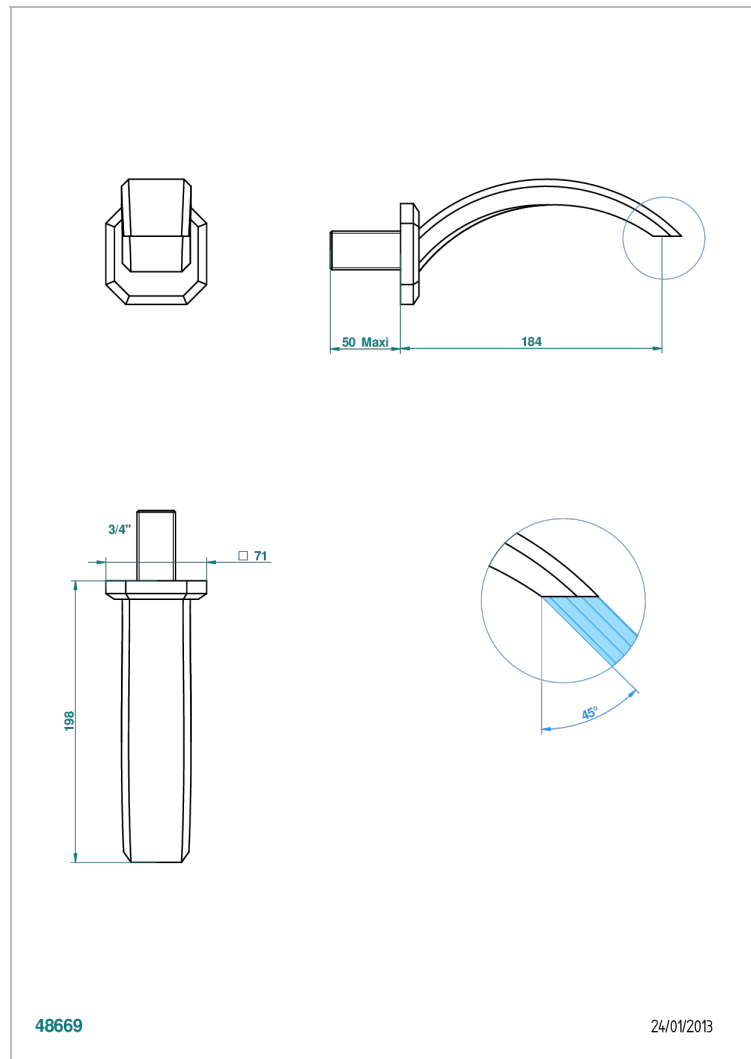

METROPOLIS CLEAR CRYSTAL WITH LEVER

A2B-43GB

Basin wall spout 3/4 no T junction

CHARACTERISTIC

- Métropolis Clear crystal with lever
- Basin wall spout 3/4 no T junction

AVAILABLE FINITIONS

Antique nickel - H28
Black ceram - D30
Blush PVD - H62
Brass color PVD - H49
Brown bronze color PVD - F33
Gold color PVD - H52