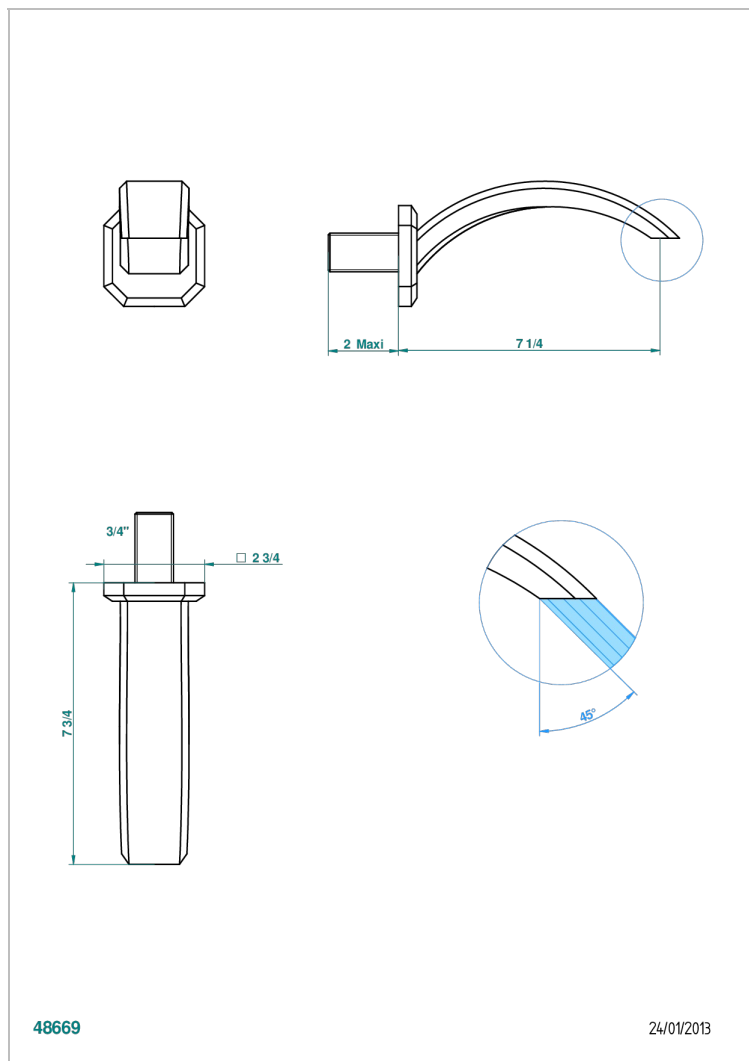

METROPOLIS CLEAR CRYSTAL WITH LEVER

A2B-43GB

Basin wall spout 3/4 no T junction

CHARACTERISTIC

- Métropolis Clear crystal with lever
- Basin wall spout 3/4 no T junction

AVAILABLE FINITIONS

Antique nickel - H28
Black ceram - D30
Blush PVD - H62
Brass color PVD - H49
Brown bronze color PVD - F33
Gold color PVD - H52