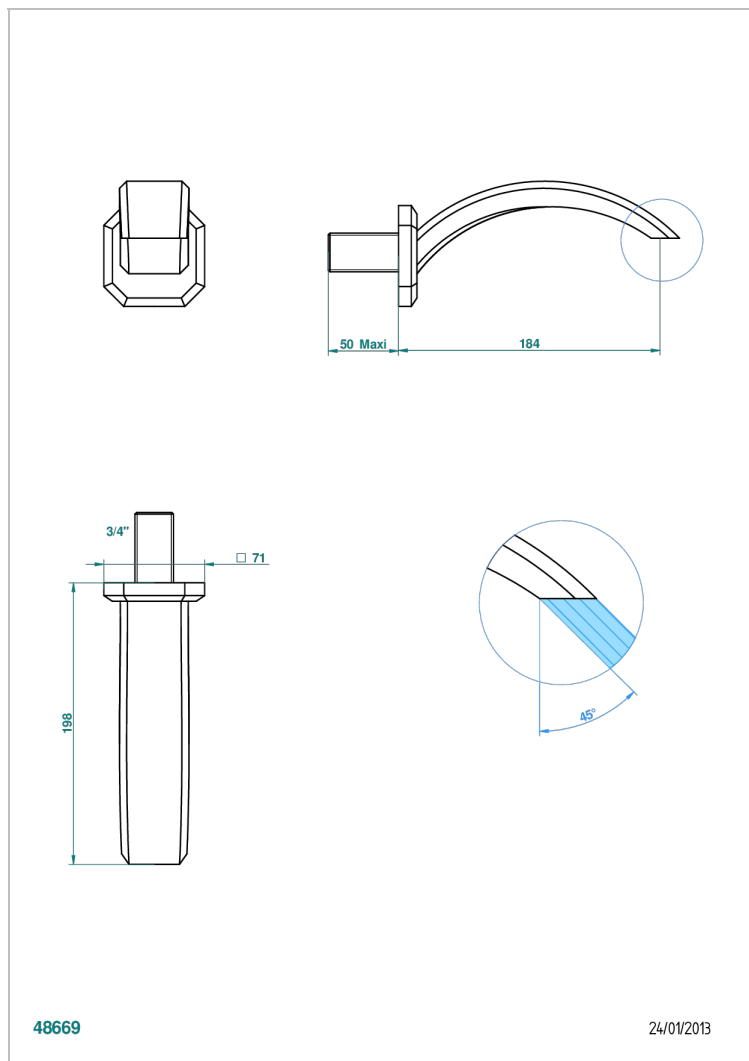

METROPOLIS CLEAR CRYSTAL WITH LEVER

A2B-43GB

Basin wall spout 3/4 no T junction

CHARACTERISTIC

- Métropolis Clear crystal with lever
- Basin wall spout 3/4 no T junction

AVAILABLE FINITIONS

Antique nickel - H28
Black ceram - D30
Blush PVD - H62
Brass color PVD - H49
Brown bronze color PVD - F33
Gold color PVD - H52