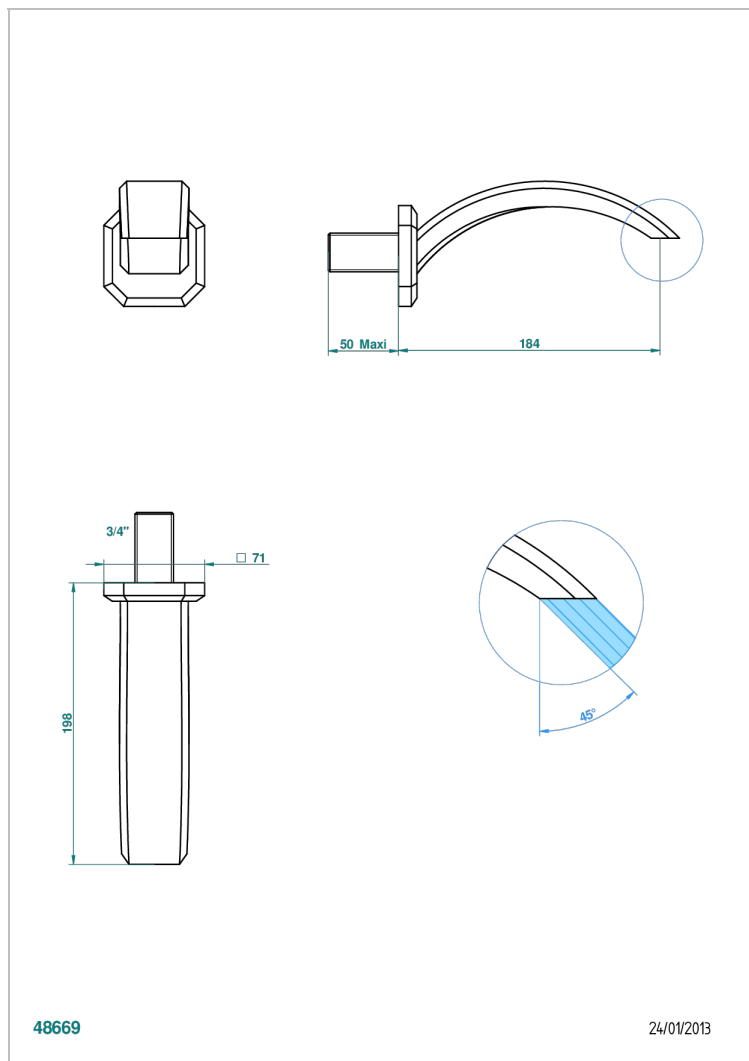

METROPOLIS, KRISTALL KLAR, HEBEL

A2B-43GB

Basin wall spout 3/4 no T junction

48669

24/01/2013

EIGENSCHAFTEN

- Métropolis, Kristall klar, Hebel
- Basin wall spout 3/4 no T junction

VERFÜGBARE OBERFLÄCHEN

Altnickel - H28
Blassgold - F30
Blassgold matt unlackiert - F31
Chrom - A02
Chrom / gold - G02
Chrom matt - C02

Gold - F01
Gold matt - F07
Mattschwarz keramik - D30
Nickel matt - C01
Pvd blush - H62
Pvd blush matt - H60