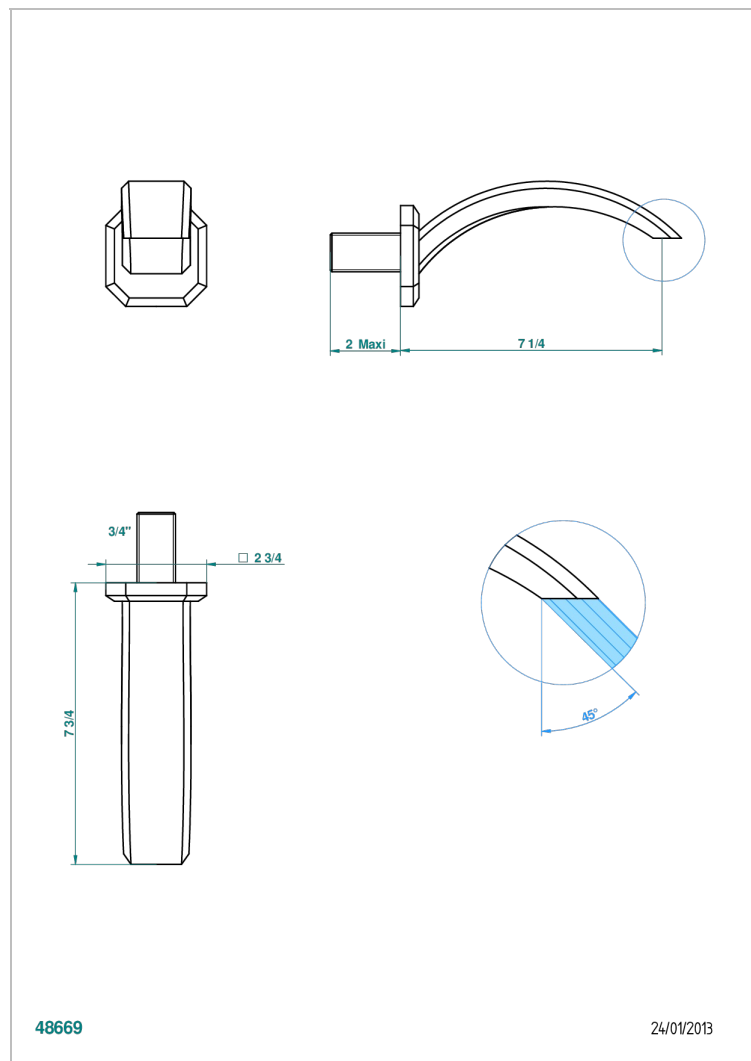

# METROPOLIS CLEAR CRYSTAL WITH LEVER

A2B-43GB

Basin wall spout 3/4 no T junction

## CHARACTERISTIC

- Métropolis Clear crystal with lever
- Basin wall spout 3/4 no T junction