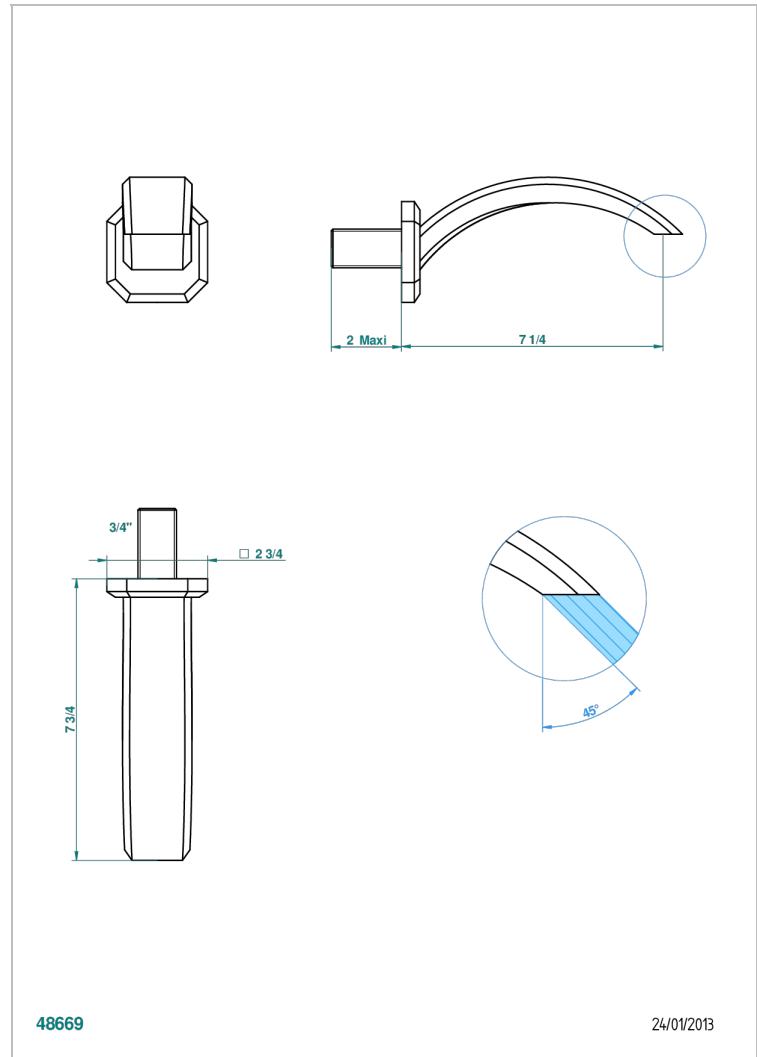

METROPOLIS, KRISTALL KLAR, HEBEL

A2B-43GB

Basin wall spout 3/4 no T junction

THG[®]
PARIS

48669

24/01/2013

EIGENSCHAFTEN

- Métropolis, Kristall klar, Hebel
- Basin wall spout 3/4 no T junction

VERFÜGBARE OBERFLÄCHEN

Altnickel - H28
Blassgold - F30
Blassgold matt unlackiert - F31
Chrom - A02
Chrom / gold - G02
Chrom matt - C02

Gold - F01
Gold matt - F07
Mattschwarz keramik - D30
Nickel matt - C01
Pvd blush - H62
Pvd blush matt - H60