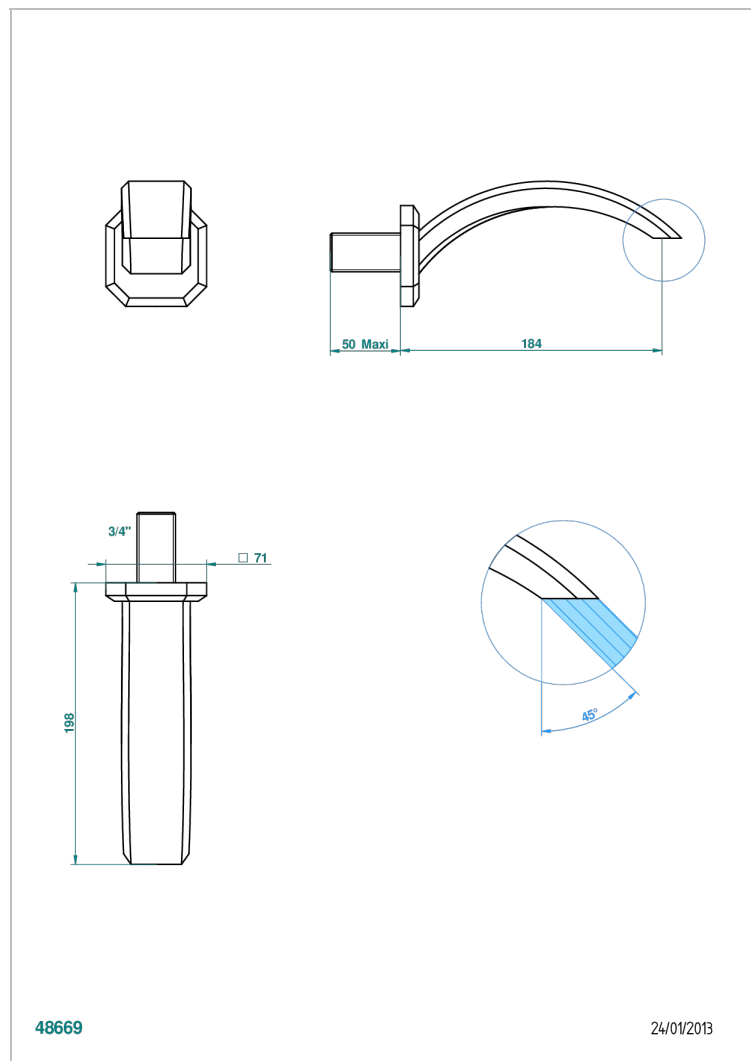

METROPOLIS CLEAR CRYSTAL WITH LEVER

A2B-43GB

Basin wall spout 3/4 no T junction

CHARACTERISTIC

- Métropolis Clear crystal with lever
- Basin wall spout 3/4 no T junction

AVAILABLE FINITIONS

Antique nickel - H28
Black ceram - D30
Blush PVD - H62
Brass color PVD - H49
Brown bronze color PVD - F33
Gold color PVD - H52