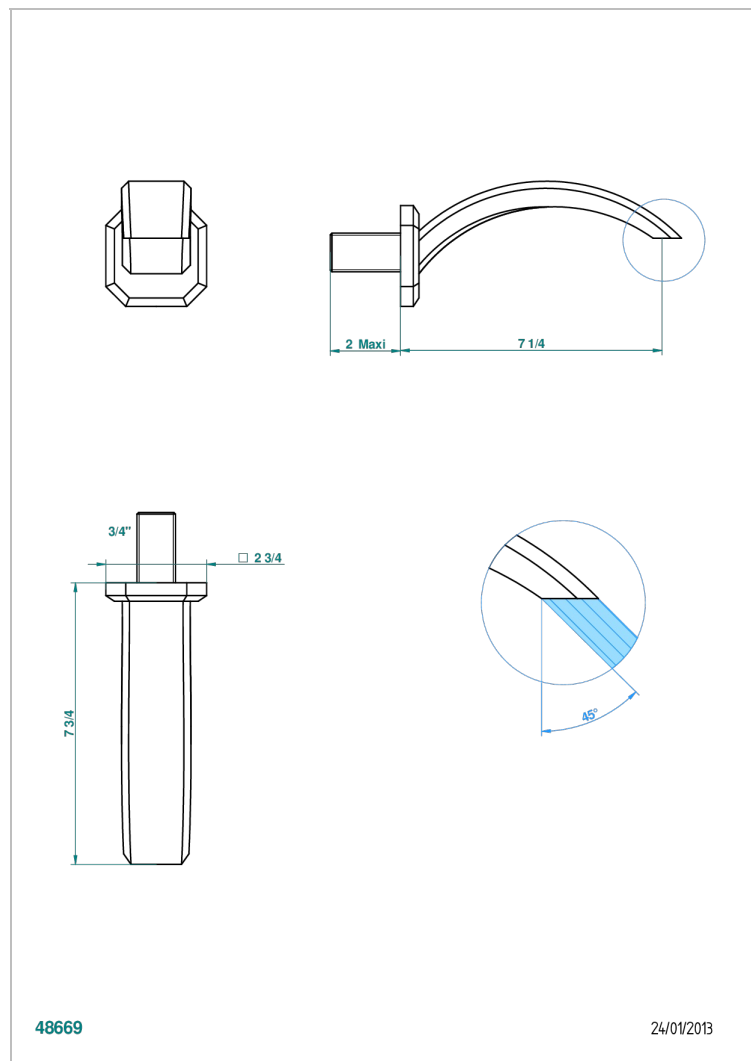

METROPOLIS CLEAR CRYSTAL WITH LEVER

A2B-43GB

Basin wall spout 3/4 no T junction

CHARACTERISTIC

- Métropolis Clear crystal with lever
- Basin wall spout 3/4 no T junction

AVAILABLE FINITIONS

Antique nickel - H28
Black ceram - D30
Blush PVD - H62
Brass color PVD - H49
Brown bronze color PVD - F33
Gold color PVD - H52