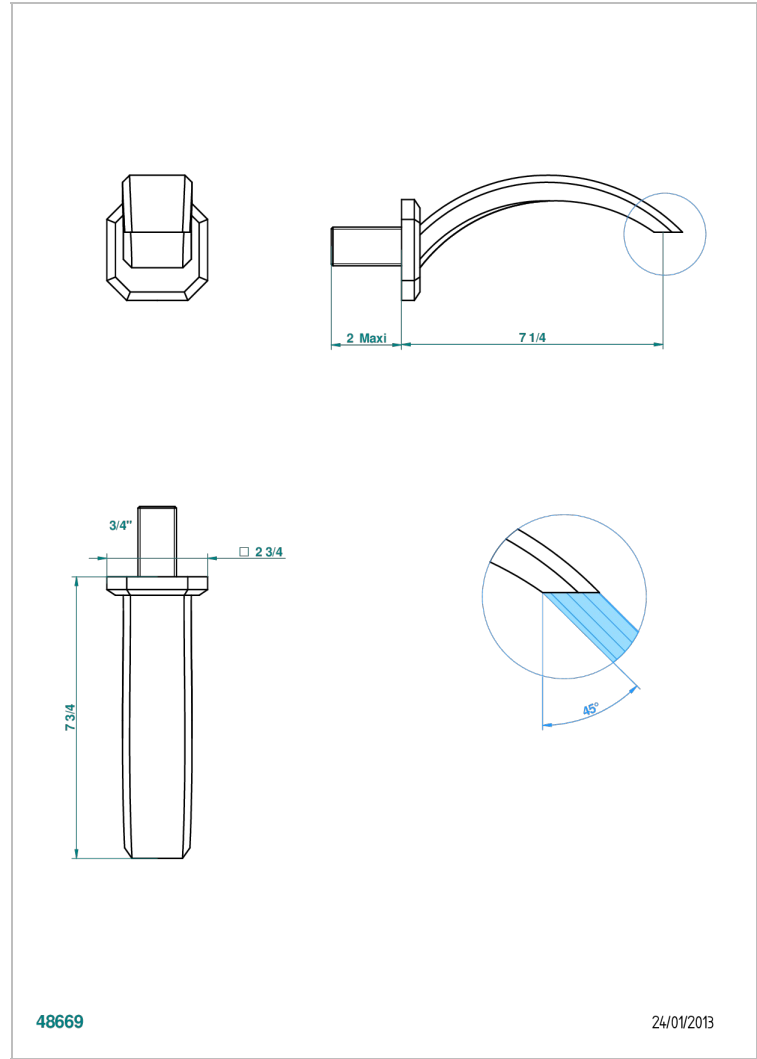

METROPOLIS, KRISTALL KLAR, HEBEL

A2B-43GB

Basin wall spout 3/4 no T junction

THG[®]
PARIS

48669

24/01/2013

EIGENSCHAFTEN

- Métropolis, Kristall klar, Hebel
- Basin wall spout 3/4 no T junction

VERFÜGBARE OBERFLÄCHEN

Altnickel - H28
Blassgold - F30
Blassgold matt unlackiert - F31
Chrom - A02
Chrom / gold - G02
Chrom matt - C02

Gold - F01
Gold matt - F07
Mattschwarz keramik - D30
Nickel matt - C01
Pvd blush - H62
Pvd blush matt - H60