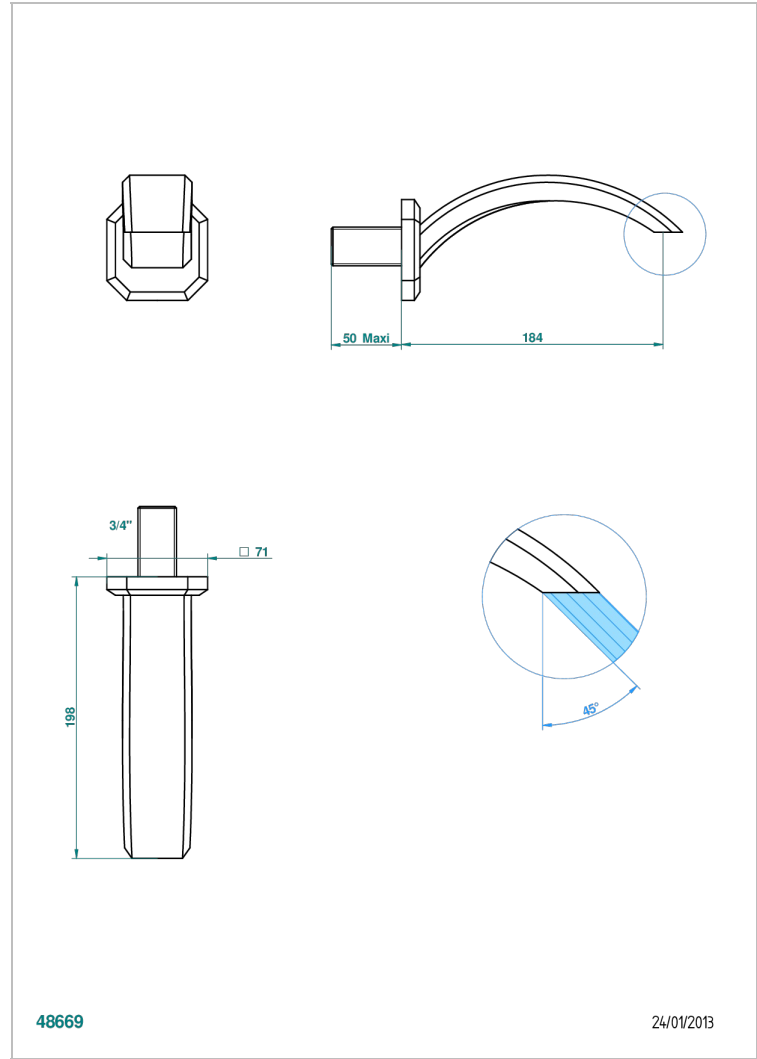

METROPOLIS CLEAR CRYSTAL

A2A-43GB

Basin wall spout 3/4 no T junction

THG[®]
PARIS

48669

24/01/2013

CHARACTERISTIC

- Métropolis Clear crystal
- Basin wall spout 3/4 no T junction

AVAILABLE FINITIONS

Antique nickel - H28
Black ceram - D30
Blush PVD - H62
Brass color PVD - H49
Brown bronze color PVD - F33
Gold color PVD - H52

Graphite PVD - H64
Matt Umber PVD - H67
Matt blush PVD - H60
Matt brass color PVD - H50
Matt brown bronze color PVD - F34
Matt chrome - C02