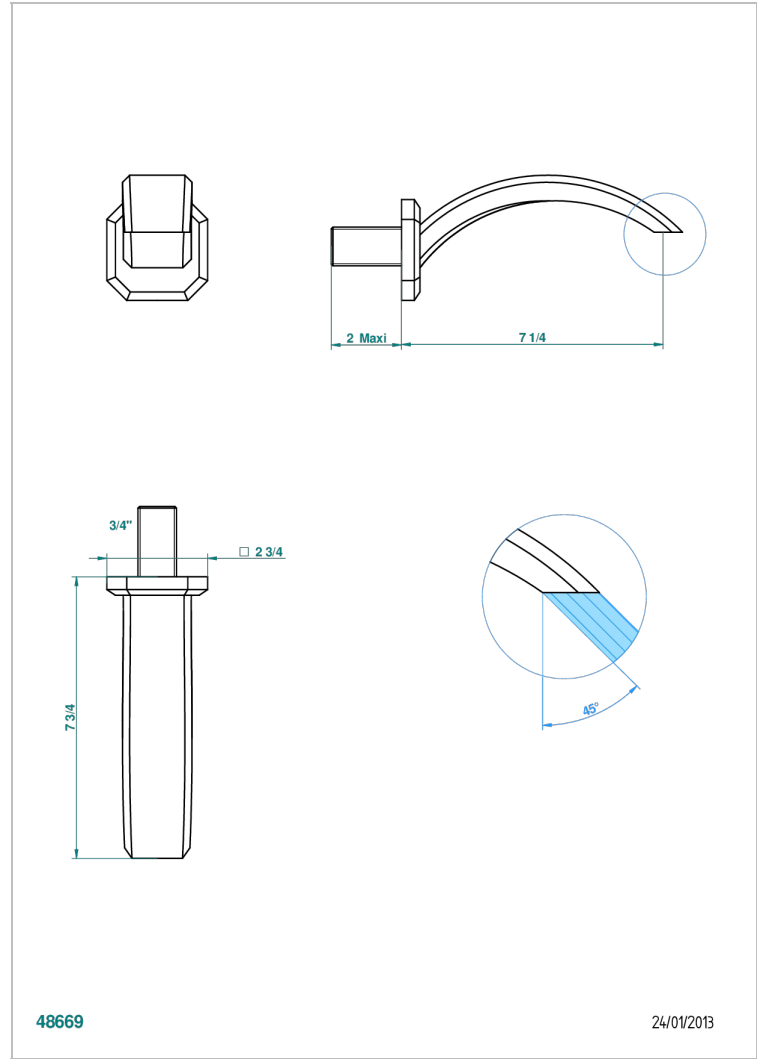

METROPOLIS CLEAR CRYSTAL

A2A-43GB

Basin wall spout 3/4 no T junction

THG[®]
PARIS

CHARACTERISTIC

- Métropolis Clear crystal
- Basin wall spout 3/4 no T junction

AVAILABLE FINITIONS

Antique nickel - H28
Black ceram - D30
Blush PVD - H62
Brass color PVD - H49
Brown bronze color PVD - F33
Gold color PVD - H52