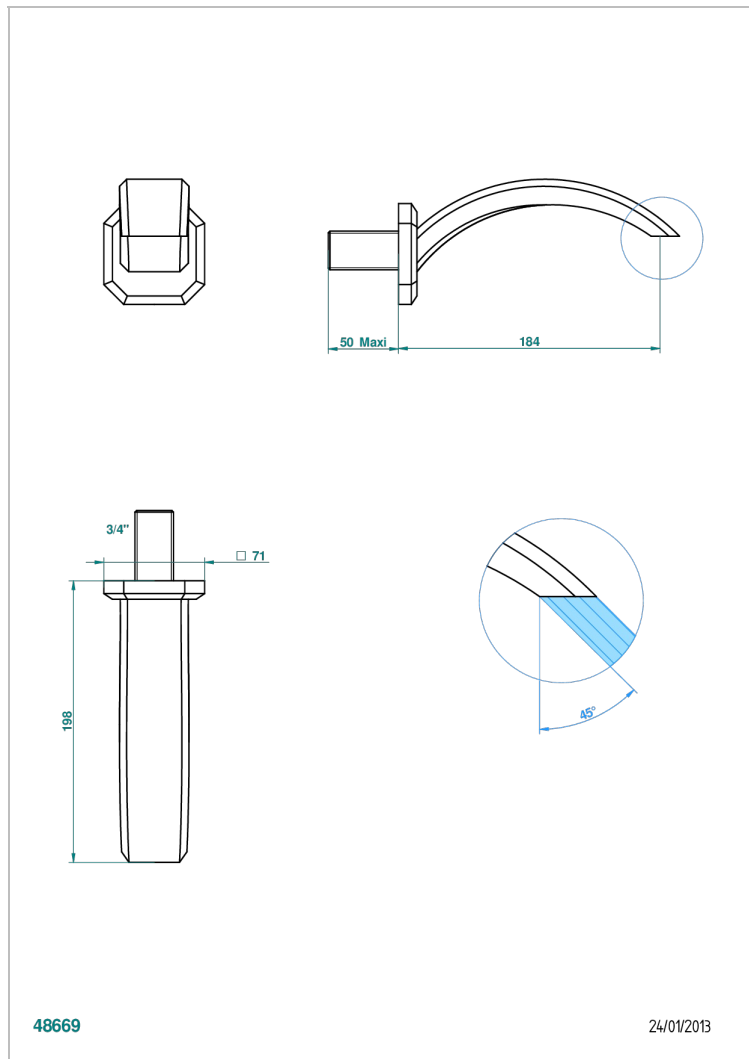

METROPOLIS CLEAR CRYSTAL

A2A-43GB

Basin wall spout 3/4 no T junction

THG[®]
PARIS

CHARACTERISTIC

- Métropolis Clear crystal
- Basin wall spout 3/4 no T junction

AVAILABLE FINITIONS

Antique nickel - H28
Black ceram - D30
Blush PVD - H62
Brass color PVD - H49
Brown bronze color PVD - F33
Gold color PVD - H52