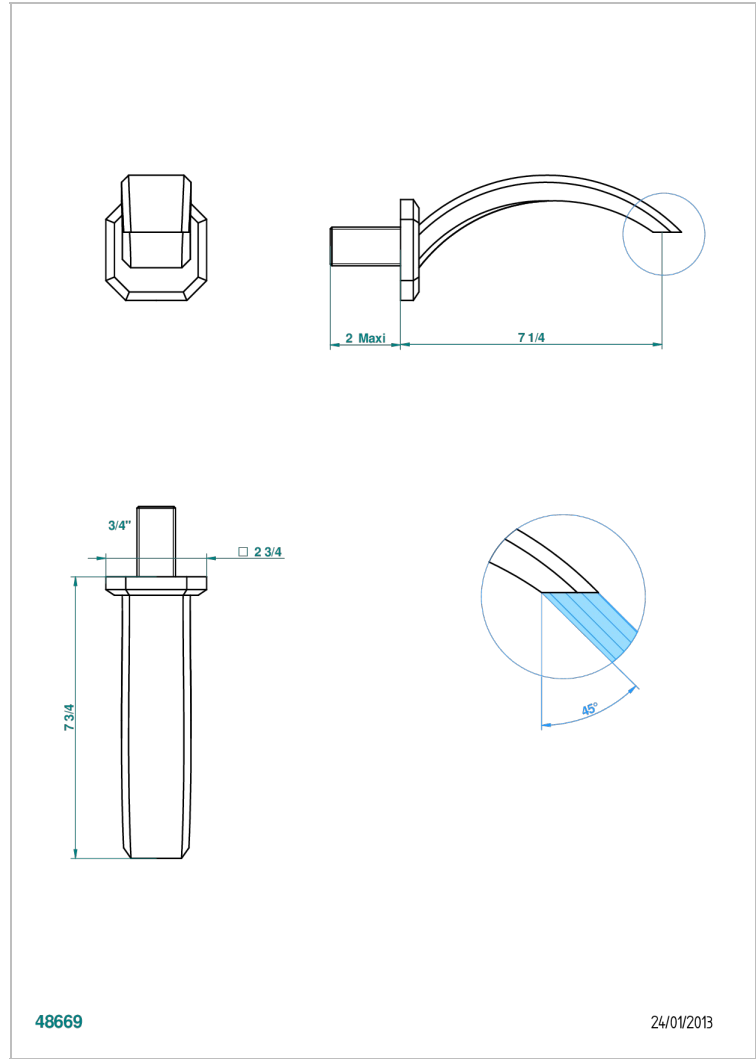

METROPOLIS CLEAR CRYSTAL

A2A-43GB

Basin wall spout 3/4 no T junction

THG[®]
PARIS

48669

24/01/2013

CHARACTERISTIC

- Métropolis Clear crystal
- Basin wall spout 3/4 no T junction

AVAILABLE FINITIONS

Antique nickel - H28
Black ceram - D30
Blush PVD - H62
Brass color PVD - H49
Brown bronze color PVD - F33
Gold color PVD - H52

Graphite PVD - H64
Matt Umber PVD - H67
Matt blush PVD - H60
Matt brass color PVD - H50
Matt brown bronze color PVD - F34
Matt chrome - C02