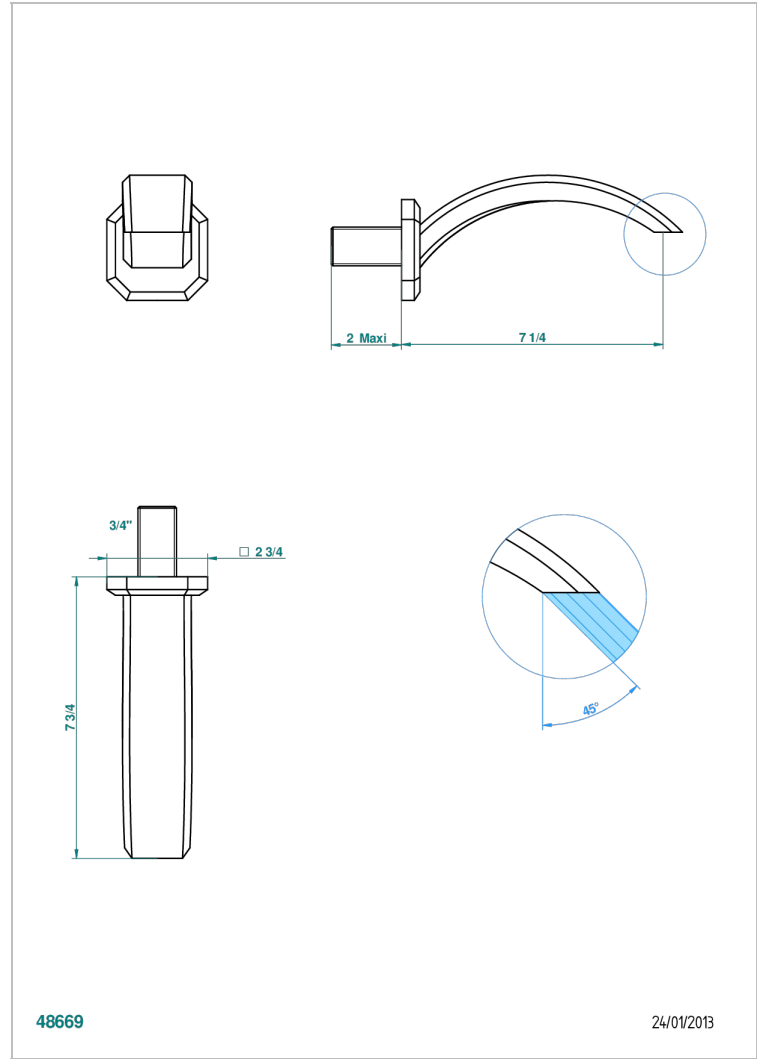

METROPOLIS, KRISTALL KLAR

A2A-43GB

Basin wall spout 3/4 no T junction

THG[®]
PARIS

48669

24/01/2013

EIGENSCHAFTEN

- Métropolis, Kristall klar
- Basin wall spout 3/4 no T junction

VERFÜGBARE OBERFLÄCHEN

Altnickel - H28
Blassgold - F30
Blassgold matt unlackiert - F31
Chrom - A02
Chrom / gold - G02
Chrom matt - C02

Gold - F01
Gold matt - F07
Mattschwarz keramik - D30
Nickel matt - C01
Pvd blush - H62
Pvd blush matt - H60